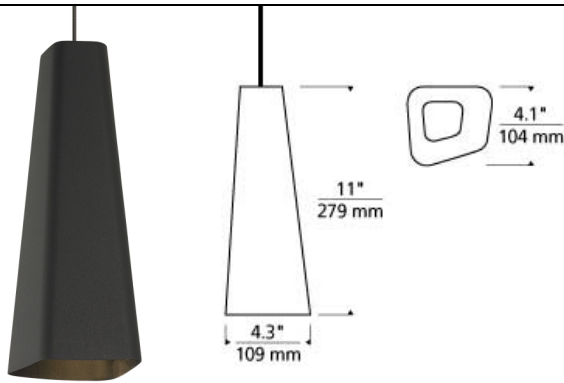

LOW - VOLTAGE PENDANTS

Rhonon Pendant LED SORAA T20

DESCRIPTION

The Rhonon pendant by Tech Lighting is the epitome of modern with its asymmetric stamped metal shade and Matt finish color options. The stamped metal shade undergoes a unique treatment process to add a natural rough cast texture, then is painted with your choice of Matt finish to yield a dramatically modern pendant with unexpected scale. The Rhonon is available in two on-trend finishes, textured black and textured white. Available lamping options include energy efficient LED or no-lamp, leaving you the option to light this fixture with your preferred lamping. The Rhonon scales at 11" in height and 4.3" in diameter making it ideal for living room lighting, dining room lighting and bedroom lighting flanking two end tables. Rated for (1) low-voltage, 50 watt max. lamp (Lamp Not Included). LED includes 12 volt 8 watt, 500 gross lumens, 3000K replaceable LED SORAA® module. Ships with six feet of field-cutable cable. Dimmable with low-voltage electronic or magnetic dimmer (based on the transformer). Works with SORAA.