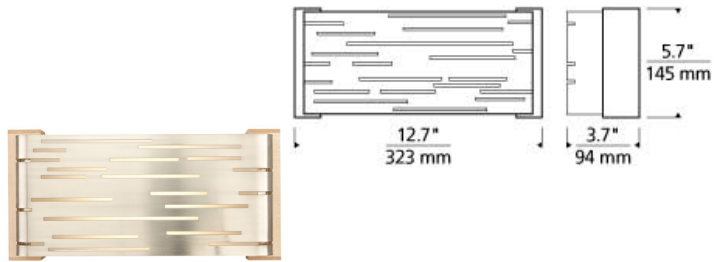

WALL COLLECTION

Revel Wall LED FL ADA T20

DESCRIPTION

The Revel wall sconce light by Tech Lighting captures light in motion. The sleek metal surface is laser-cut with horizontal slots which allow light to shine through the inner white diffuser. Optional wood end caps complement the design with a touch of warmth in an unexpected way. A bottom glass diffuser provides a glare free wash of light onto surfaces below. This motion inspired sconce scales at 6" in width and 27" in length making it a great solution for bathroom lighting, hallway lighting and bedroom lighting flanking two end tables. For even further design freedom the Revel sconce can be mounted vertically or horizontally. Also included in the Revel family are three other complementary fixtures, Revel linear wall, Revel pendant and Revel linear suspension, simply search Revel wall to find its closest relatives. Your choice of fully dimmable integrated LED lamping ships with the Revel suspension saving you both time and money. The sleek metal surface is laser-cut with several horizontal slots which allows light to shine through the inner white acrylic diffuser. The diffuser wraps around the inner top and bottom to conceal the hardware and lamping when viewed from any angle - above and below or if mounted vertically, both sides. included wood end caps complement the design with a touch of warmth in an unexpected way. May be mounted horizontally or vertically. Includes two 13 watt 2GX7 base twin tube compact fluorescent lamps or one 8 watt, 400 lumen, 2700K LED module. LED version dimmable with low-voltage electronic dimmer. ADA compliant.

gloss black

INSTALLATION

Mounts to a standard 4" square junction box with round plaster ring (provided by electrician).

WEIGHT

2-2.5lb / 0.91-1.13kg ±

antique bronze satin nickel with
with walnut wood maple wood trim
trim