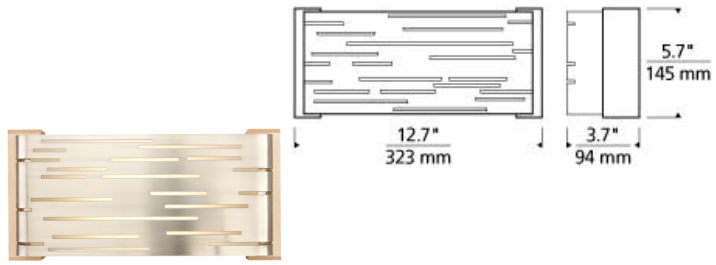

WALL COLLECTION

Revel Wall LED FL ADA T20

DESCRIPTION

The Revel wall sconce light by Tech Lighting captures light in motion. The sleek metal surface is laser-cut with horizontal slots which allow light to shine through the inner white diffuser. Optional wood end caps complement the design with a touch of warmth in an unexpected way. A bottom glass diffuser provides a glare free wash of light onto surfaces below. This motion inspired sconce scales at 6" in width and 27" in length making it a great solution for bathroom lighting, hallway lighting and bedroom lighting flanking two end tables. For even further design freedom the Revel sconce can be mounted vertically or horizontally. Also included in the Revel family are three other complementary fixtures, Revel linear wall, Revel pendant and Revel linear suspension, simply search Revel wall to find its closest relatives. Your choice of fully dimmable integrated LED lamping ships with the Revel suspension saving you both time and money. The sleek metal surface is laser-cut with several horizontal slots which allows light to shine through the inner white acrylic diffuser. The diffuser wraps around the inner top and bottom to conceal the hardware and lamping when viewed from any angle - above and below or if mounted vertically, both sides. included wood end caps complement the design with a touch of warmth in an unexpected way. May be mounted horizontally or vertically. Includes two 13 watt 2GX7 base twin tube compact fluorescent lamps or one 8 watt, 400 lumen, 2700K LED module. LED version dimmable with low-voltage electronic dimmer. ADA compliant.

gloss black

INSTALLATION

Mounts to a standard 4" square junction box with round plaster ring (provided by electrician).

WEIGHT

2-2.5lb / 0.91-1.13kg ±

antique bronze satin nickel with
with walnut wood maple wood trim
trim