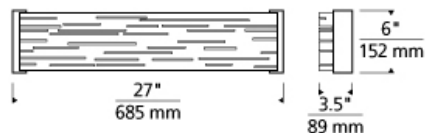

BATH COLLECTION

Revel Linear Wall LED FL ADA T20

DESCRIPTION

Captures light in motion. The sleek metal surface is laser-cut with several horizontal slots which allows light to shine through the inner white acrylic diffuser. The diffuser wraps around the inner top and bottom to conceal the hardware and lamping when viewed from any angle 6° above and below or if mounted vertically, both sides. Included wood end caps complement the design with a touch of warmth in an unexpected way. May be mounted horizontally or vertically. Includes two 14 watt T5 linear fluorescent lamps (electronic ballast included) or 19 watt, 800 lumen, 2700K LED strip. LED version dimmable with low-voltage electronic dimmer. ADA compliant.

INSTALLATION

Mounts to a standard 4" square junction box with round plaster ring (provided by electrician).

WEIGHT

4-5lb / 1.81-2.27kg ±

satin nickel

antique bronze with metal trim satin nickel with walnut wood trim