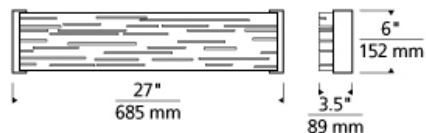

### DESCRIPTION

Captures light in motion. The sleek metal surface is laser-cut with several horizontal slots which allows light to shine through the inner white acrylic diffuser. The diffuser wraps around the inner top and bottom to conceal the hardware and lamping when viewed from any angle 6° above and below or if mounted vertically, both sides. Included wood end caps complement the design with a touch of warmth in an unexpected way. May be mounted horizontally or vertically. Includes two 14 watt T5 linear fluorescent lamps (electronic ballast included) or 19 watt, 800 lumen, 2700K LED strip. LED version dimmable with low-voltage electronic dimmer. ADA compliant.