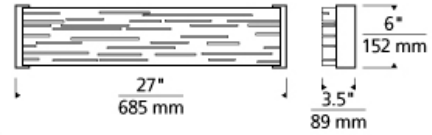

BATH COLLECTION

Revel Linear Wall LED FL ADA T20

DESCRIPTION

The Revel Linear Wall sconce light by Tech Lighting captures light in motion. The sleek metal surface is laser-cut with horizontal slots which allow light to shine through the inner White diffuser. Optional wood end caps complement the design with a touch of warmth in an unexpected way. A bottom glass diffuser provides a glare free wash of light onto surfaces below. This motion inspired sconce scales at 6 inches in width and 27 inches in length making it a great solution for bathroom lighting, hallway lighting and bedroom lighting flanking two end tables. For even further design freedom the Revel sconce can be mounted vertically or horizontally. Also included in the Revel family are three other complementary fixtures, Revel Linear Wall, Revel Pendant and Revel Linear suspension, simply search Revel Wall to find its closest relatives. Your choice of fully dimmable integrated LED lamping ships with the Revel saving you both time and money. The sleek metal surface is laser-cut with several horizontal slots which allows light to shine through the inner white acrylic diffuser. The diffuser wraps around the inner top and bottom to conceal the hardware and lamping when viewed from any angle above and below or if mounted vertically, both sides. Included wood end caps complement the design with a touch of warmth in an unexpected way. May be mounted horizontally or vertically. Includes two 14 watt T5 linear fluorescent lamps (electronic ballast included) or 19 watt, 800 lumen, 2700K LED strip. LED version dimmable with low-voltage electronic dimmer. ADA compliant.

satin nickel

INSTALLATION

Mounts to a standard 4" square junction box with round plaster ring (provided by electrician).

WEIGHT

4-5lb / 1.81-2.27kg ±

antique bronze with metal trim satin nickel with walnut wood trim