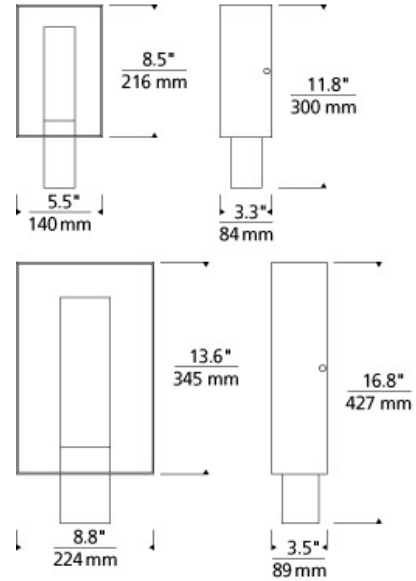

Refuge Square Outdoor/Wall

DESCRIPTION

The Refuge Square LED outdoor light from Tech Lighting exudes clean contemporary styling while projecting a warm, multidimensional glow indoors or out. The smart combination of a semi-enclosed, one-piece square metal shade and a complementary elongated rectangular molded glass diffuser create an alluring visual effect sure to add a highly functional decorative element to your exterior façade that is equally beautiful. Two size options allow this outdoor light to be adapted to a variety of outdoor lighting applications such as front door lighting, entry lighting and garage lighting and each are fully dimmable for creating the desired ambiance indoors or out. Includes 10 or 18 watt, 610 or 1098 delivered lumens, 2700K LED module. Mounts up only. ADA compliant. Dimmable with low-voltage electronic dimmer.

INSTALLATION

This product can mount to either a 4" square electrical box with round plaster ring or an octagonal electrical box (not included).

WEIGHT

2.2-2.2lb / 1-1kg ±

bronze / gold haze large

bronze / gold haze small