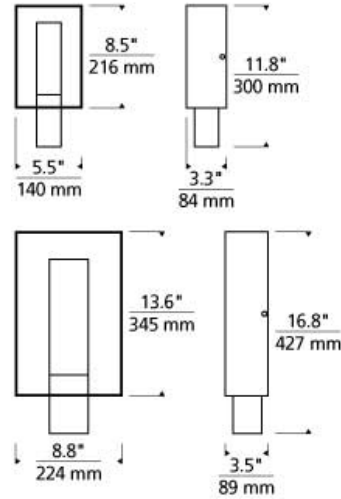

Refuge Square Outdoor Wall

DESCRIPTION

The Refuge Square LED outdoor light from Tech Lighting exudes clean contemporary styling while projecting a warm, multidimensional glow indoors or out. The smart combination of a semi-enclosed, one-piece square metal shade and a complementary elongated rectangular molded glass diffuser create an alluring visual effect sure to add a highly functional decorative element to your exterior façade that is equally beautiful. Two size options allow this outdoor light to be adapted to a variety of outdoor lighting applications such as front door lighting, entry lighting and garage lighting and each are fully dimmable for creating the desired ambiance indoors or out.

INSTALLATION

This product can mount to either a 4" square electrical box with round plaster ring or an octagonal electrical box (not included).

WEIGHT

2.2-2.2lb / 1-1kg ±

bronze / gold haze large

bronze / gold haze small