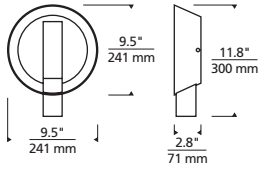

REFUGE ROUND SMALL OUTDOOR

Refuge Round Small

PHOTOMETRICS*

*For latest photometrics, please visit www.techlighting.com/OUTDOOR

REFUGE ROUND SMALL

Total Lumen Output:	610
Total Power:	10
Luminaire Efficacy:	61
Color Temp:	2700K
CRI:	90
BUG Rating:	N/A

PROJECT INFO

FIXTURE TYPE & QUANTITY	JOB NAME & INFO	NOTES

GENERATION BRANDS
7400 Linder Avenue, Skokie, Illinois 60077

T 847.410.4400 F 847.410.4500