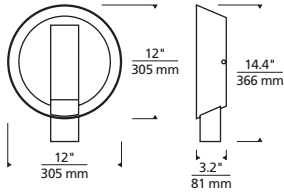

REFUGE ROUND LARGE OUTDOOR

Refuge Round Large

PHOTOMETRICS*

*For latest photometrics, please visit www.techlighting.com/OUTDOOR

REFUGE ROUND LARGE

Total Lumen Output:	915
Total Power:	15
Luminaire Efficacy:	61
Color Temp:	2700K
CRI:	90
BUG Rating:	N/A

PROJECT INFO

FIXTURE TYPE & QUANTITY	JOB NAME & INFO	NOTES

GENERATION BRANDS
7400 Linder Avenue, Skokie, Illinois 60077

T 847.410.4400 F 847.410.4500