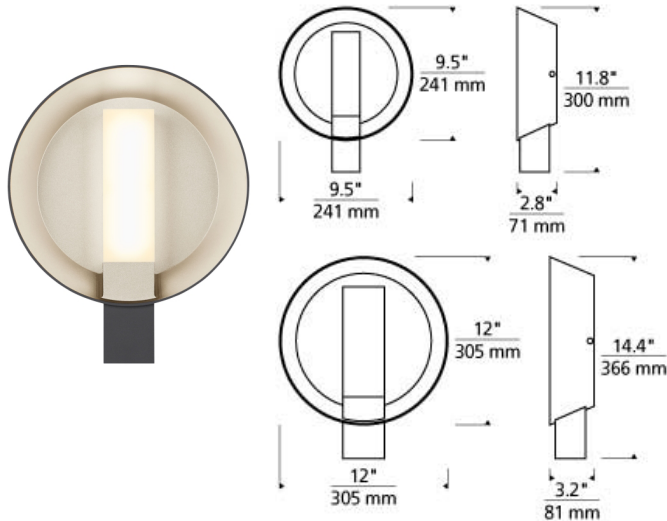

**Refuge Round Outdoor Wall**

**DESCRIPTION**

The Refuge Round LED outdoor light from Tech Lighting exudes clean contemporary styling while projecting a warm, multidimensional glow indoors or out. The smart combination of a semi-enclosed, one-piece round metal shade and a contrasting elongated rectangular molded glass diffuser create an alluring visual effect sure to add a beautiful decorative element to your exterior façade that is equally functional. Two size options allow this outdoor light to be adapted to a variety of outdoor lighting applications such as front door lighting, entry lighting and garage lighting and each are fully dimmable for creating the desired ambiance indoors or out.

**INSTALLATION**

This product can mount to either a 4" square electrical box with round plaster ring or an octagonal electrical box (not included).

**WEIGHT**

2.3-2.3lb / 1.04-1.04kg ±

bronze / gold haze large