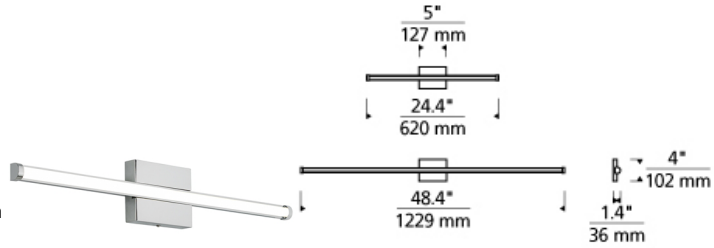

BATH COLLECTION

Rae Bath

LED ADA T20

DESCRIPTION

The Rae bath bar by Tech Lighting is the ultimate in modern simplicity. A special co-extruded remote phosphor LED channel is set into the sleek back plate to provide an amazingly slim profile and flawless, even illumination. Two length options allow this bath light to be adapted to powder room lighting as well as master bathroom lighting. Both fixture sizes are fully dimmable with your choice of integrated LED lamping to create the desired ambiance in any space. The Rae bath bar comes in two sleek modern finishes, Chrome and Satin Nickel, both finishes further enhance this sleek bath bar. A special co-extruded remote phosphor LED channel is set into the sleek backplate to provide an amazingly slim profile and flawless, even illumination. 2' version includes 8 watts, 570 net lumens or 16 watts, 1040 net lumens. 4' version includes 15.6 watts, 1200 net lumens or 32 watts, 2080 net lumens of LEDs available in 4 CCT options and 2 CRI options.

WEIGHT

2.5-3lb / 1.13-1.36kg ±

chrome

satin nickel

ORDERING INFORMATION

700BCRAER	SHAPE OR SIZE	LENGTH (A)	FINISH	LAMP	VOLTAGE
3	300LMS/FT	24 24"	C CHROME	-LED824 LED 80 CRI 2400K	120 VOLT
6	600LMS/FT	48 48"	S SATIN NICKEL	-LED835 LED 80 CRI 3500K -LED840 LED 80 CRI 4000K -LED930 LED 90 CRI 3000K	-277 277 VOLT