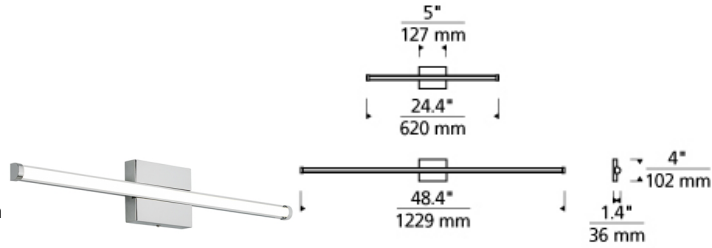

### DESCRIPTION

The Rae bath bar by Tech Lighting is the ultimate in modern simplicity. A special co-extruded remote phosphor LED channel is set into the sleek back plate to provide an amazingly slim profile and flawless, even illumination. Two length options allow this bath light to be adapted to powder room lighting as well as master bathroom lighting. Both fixture sizes are fully dimmable with your choice of integrated LED lamping to create the desired ambiance in any space. The Rae bath bar comes in two sleek modern finishes, Chrome and Satin Nickel, both finishes further enhance this sleek bath bar. A special co-extruded remote phosphor LED channel is set into the sleek backplate to provide an amazingly slim profile and flawless, even illumination. 2' version includes 8 watts, 570 net lumens or 16 watts, 1040 net lumens. 4' version includes 15.6 watts, 1200 net lumens or 32 watts, 2080 net lumens of LEDs available in 4 CCT options and 2 CRI options.

### WEIGHT

2.5-3lb / 1.13-1.36kg ±

chrome

satin nickel

### ORDERING INFORMATION

700BCRAER	SHAPE OR SIZE	LENGTH (A)	FINISH	LAMP	VOLTAGE
3	300LMS/FT	24 24"	C CHROME	-LED835 LED 80 CRI 3500K	120 VOLT
6	600LMS/FT	48 48"	S SATIN NICKEL	-LED930 LED 90 CRI 3000K	-277 277 VOLT