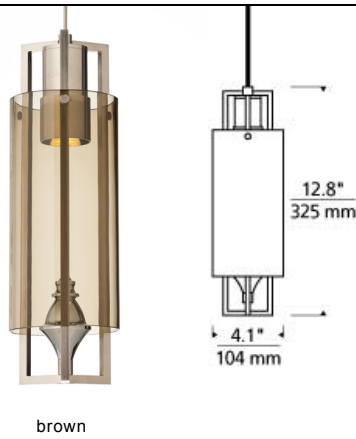

### DESCRIPTION

The Projekt Pendant light by Tech Lighting is features an unexpectedly pleasant sculptural form. This ornate design has been transformed into a very modern take on the traditional finial. The Projekt is available in two modern colors Clear and Smoke, each finish further enhances the traditional beauty of this unique fixture. Scaling at 12.8" in height and 4.1" in diameter the Projekt Pendant is ideal for kitchen island task lighting, dining room lighting and home office lighting. An energy efficient integrated LED lamp means that you'll be able to enjoy this fixture for time to come, a list of compatible dimmers is available for reference, please see the Tech Lighting dimming chart for more information. The LED light source shines brightly on the decorative finial perched inside the metal and glass exterior. The finish on the outer metal frame contrasts nicely making the polished finial inside the true focal point of the design. Includes 10 watt, 300 delivered lumen replaceable LED module and six feet of field-cutable suspension cable.