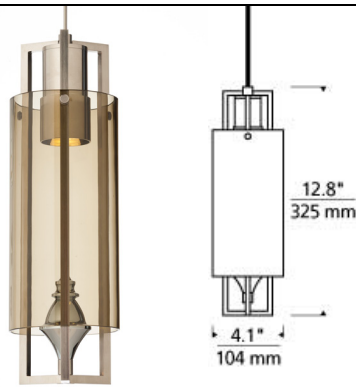

LOW - VOLTAGE PENDANTS

Projekt Pendant LED T20

DESCRIPTION

Sculptural and unexpected, this is a very modern take on the traditional finial. The LED light source shines brightly on the decorative finial perched inside the metal and glass exterior. The finish on the outer metal frame contrasts nicely making the polished finial inside the true focal point of the design. Includes 10 watt, 300 delivered lumen replaceable LED module and six feet of field-cutable suspension cable.

INSTALLATION

Socket terminates with FreeJack male connector, which may be installed into a system connector. Elements ordered with a system prefix include a connector for that system. For use on T~TRAK, order FreeJack version and T~TRAK FreeJack Connector (sold separately).

ACCESSORIES & OPTICAL CONTROLS

Swag Hook

WEIGHT

2lb / 0.91kg ±

brown

clear

smoke

ORDERING INFORMATION

700 SYSTEM	PJT	COLOR	FINISH	LAMP
FJ	FREEJACK	C	Z	-LED 12 VOLT LED 80 CRI 3000K
MP	MONOPOINT	K	S	
MO	MONORAIL			
MO2	TWO-CIRCUIT MONORAIL			

Note: MP includes 4" Round Flush Canopy.

When installing LED option on MO2 only magnetic transformers may be used.