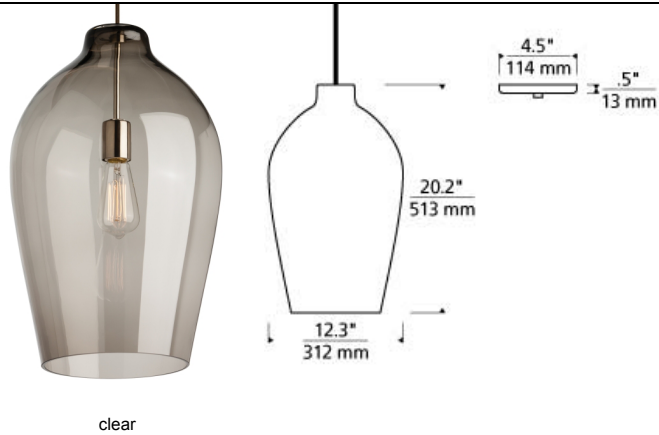

LINE - VOLTAGE PENDANTS / SUSPENSION

Prescott Pendant LED

DESCRIPTION

The Prescott pendant by Tech Lighting is reminiscent of a classic tulip with its elegantly curved silhouette. This sophisticated pendant is handcrafted by highly skilled Polish artisans. The Prescott is available in three modern colors, including the beautiful and popular Surf Green and features two on-trend finishes. This large scale pendant is ideal for dining room lighting, home office lighting and kitchen island task lighting. Available lamping options include energy efficient LED or no-lamp, leaving you the option to light this fixture with your preferred lamping, the LED lamping option is fully dimmable to create the desired ambiance in your special space. Rated for (1) 120 volt 60 watt E26 medium base lamp (Lamp Not Included). LED includes 3.5 watt, 250 delivered lumen, 2700K medium base LED vintage Squirrel Cage lamp. LED version dimmable with an LED compatible or triac dimmer. Consult lamp manufacturer for more information. Black finish option ships with six feet of matching field-cuttable cloth cord. Satin Nickel finish option ships with six feet of field-cuttable clear cable.

INSTALLATION

This product can mount to either a 4" square electrical box with round plaster ring or an octagon electrical box.

WEIGHT

9-9.5lb / 4.08-4.31kg ±

clear
incandescent

smoke
incandescent

surf green
incandescent