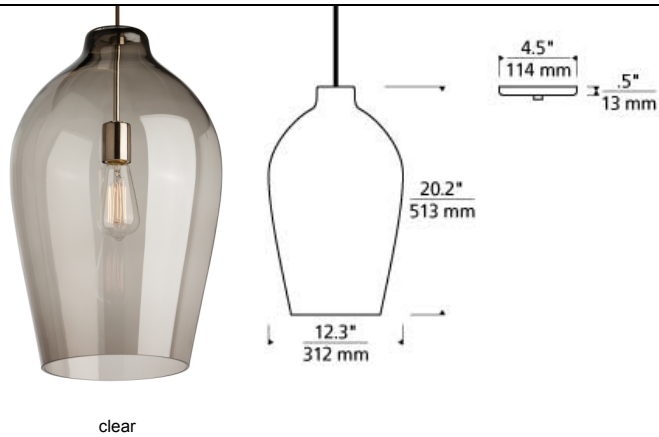

LINE - VOLTAGE PENDANTS / SUSPENSION

Prescott Pendant LED

DESCRIPTION

The Prescott pendant by Tech Lighting is reminiscent of a classic tulip with its elegantly curved silhouette. This sophisticated pendant is handcrafted by highly skilled Polish artisans. The Prescott is available in three modern colors, including the beautiful and popular Surf Green and features two on-trend finishes. This large scale pendant is ideal for dining room lighting, home office lighting and kitchen island task lighting. Available lamping options include energy efficient LED or no-lamp, leaving you the option to light this fixture with your preferred lamping, the LED lamping option is fully dimmable to create the desired ambiance in your special space. Rated for (1) 60 watt max, E26 medium base lamp (Lamp Not Included), LED includes (1) 120 volt 3.5 watt, 250 delivered lumen, 2700K, medium base LED vintage squirrel cage lamp. Dimmable with most LED compatible ELV and TRIAC dimmers. Black ships with six feet of field-cutable black cloth cord. Satin Nickel ships with six feet of field-cutable cable.

INSTALLATION

This product can mount to either a 4" square electrical box with round plaster ring or an octagon electrical box.

WEIGHT

9-9.5lb / 4.08-4.31kg ±

clear
incandescent

smoke
incandescent

surf green
incandescent