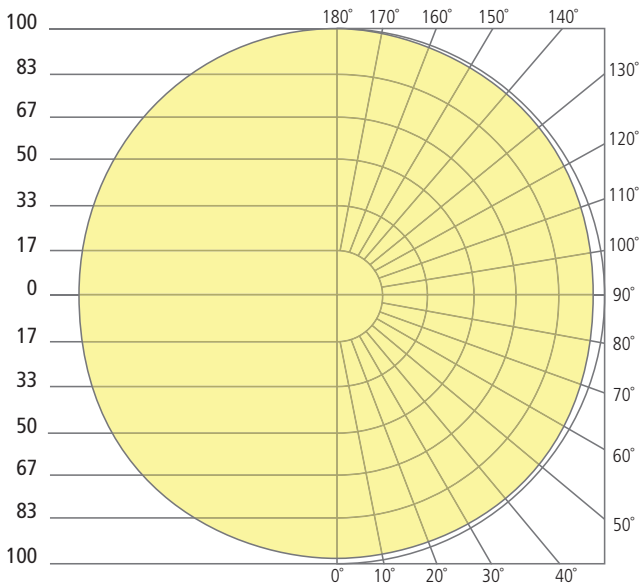

* Visit techlighting.com for specific warranty limitations and details.

PORT 8 SQUARE
shown in bronze

PORT 8 SQUARE
shown in charcoal

PORT 8 SQUARE
shown in black

ORDERING INFORMATION

| 7000WPRT | SHAPE | CRI / CCT | LENGTH | LENS | FINISH | VOLTAGE | DISTRIBUTION | OPTIONS |
|----------|----------|-------------------|--------|-----------|-----------------------------------|-------------------------|--------------|--|
| | S SQUARE | 930 90 CRI, 3000K | 8 8" | F FROSTED | B BLACK Z BRONZE H CHARCOAL | UNV 120V-277V UNIVERSAL | S SYMMETRIC | NONE LF IN-LINE FUSE SP SURGE PROTECTION LFSP IN-LINE FUSE & SURGE PROTECTION |

PORT 8 SQUARE WALL

Port 8 Square

PHOTOMETRICS*

*For latest photometrics, please visit www.techlighting.com/OUTDOOR

PORT 8 SQUARE

Total Lumen Output: 743
 Total Power: 18
 Luminaire Efficacy: 41
 Color Temp: 3000K
 CRI: 90
 BUG Rating: B0-U3-G1