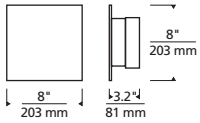

PORT 8 SQUARE WALL

Port 8 Square

PHOTOMETRICS*

*For latest photometrics, please visit www.techlighting.com/OUTDOOR

PORT 8 SQUARE

Total Lumen Output: 743
Total Power: 18
Luminaire Efficacy: 41
Color Temp: 3000K
CRI: 90
BUG Rating: B0-U3-G1