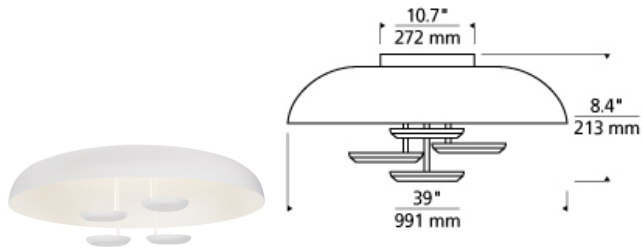

Plura 39 Ceiling

LED T20

DESCRIPTION

The Plura ceiling flush mount light by Tech Lighting features beautifully detailed circular metal discs that are suspended below a domed reflector creating a celestial glowing effect when illuminated. The discs push a wide-angle wash of LED light upward into the 39-inch dome to provide an abundance of indirect light. With its smooth general illumination and modest scale, the Plura flush mount is ideal for living room lighting, family room lighting and bedroom lighting. The Plura comes with an energy efficient integrated LED lamp, this lamp option is fully dimmable to create the desired ambiance in your any space. Includes 48 watt, 2708 delivered lumen, 3000K LED module. Dimmable with low-voltage electronic or triac dimmer.

INSTALLATION

This product can mount to either a 4" square electrical box with round plaster ring or an octagonal electrical box (not included).

WEIGHT

20-21lb / 9.07-9.53kg ±

39"

ORDERING INFORMATION

700FMPLR	LENGTH (A)	FINISH	LAMP
39	39"	W WHITE	-LED930 LED 90 CRI 3000K 120V -LED930-277 LED 90 CRI 3000K 277V