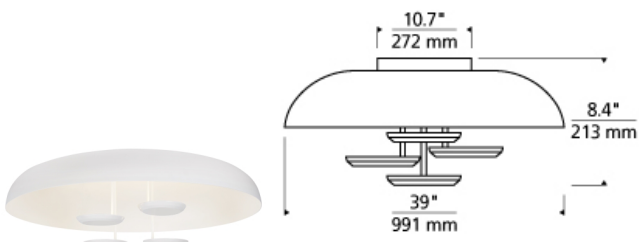

Plura 39 Ceiling LED T20

DESCRIPTION

The Plura ceiling flush mount light by Tech Lighting features beautifully detailed circular metal discs that are suspended below a domed reflector creating a celestial glowing effect when illuminated. The discs push a wide-angle wash of LED light upward into the 39-inch dome to provide an abundance of indirect light. With its smooth general illumination and modest scale, the Plura flush mount is ideal for living room lighting, family room lighting and bedroom lighting. The Plura comes with an energy efficient integrated LED lamp, this lamp option is fully dimmable to create the desired ambiance in your any space. Includes 48 watt, 2708 delivered lumen, 3000K LED module. Dimmable with low-voltage electronic or triac dimmer.

INSTALLATION

This product can mount to either a 4" square electrical box with round plaster ring or an octagonal electrical box (not included).

WEIGHT

20-21lb / 9.07-9.53kg ±

39"

ORDERING INFORMATION

700FMPLR	LENGTH (A)	FINISH	LAMP
39	39"	W WHITE	-LED930 LED 90 CRI 3000K 120V -LED930-277 LED 90 CRI 3000K 277V