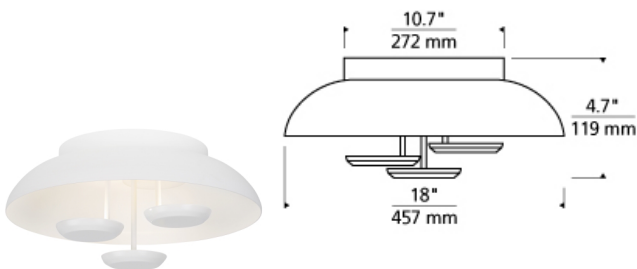

Plura 18 Ceiling

LED T20

DESCRIPTION

The Plura ceiling flush mount light by Tech Lighting features beautifully detailed circular metal discs that are suspended below a domed reflector creating a celestial glowing effect when illuminated. The discs push a wide-angle wash of LED light upward into the 18-inch dome to provide an abundance of indirect light. With its smooth general illumination and modest scale, the Plura flush mount is ideal for living room lighting, family room lighting and bedroom lighting. The Plura comes with an energy efficient integrated LED lamp, this lamp option is fully dimmable to create the desired ambiance in your any space. Includes 24 watt, 1008 delivered lumens, 3000K LED module. Dimmable with low-voltage electronic or triac dimmer.

INSTALLATION

This product can mount to either a 4" square electrical box with round plaster ring or an octagonal electrical box (not included).

WEIGHT

7.5-8lb / 3.4-3.63kg ±

18"

ORDERING INFORMATION

700FMPLR	LENGTH (A)	FINISH	LAMP
18	18"	W WHITE	-LED930 LED 90 CRI 3000K 120V -LED930-277 LED 90 CRI 3000K 277V