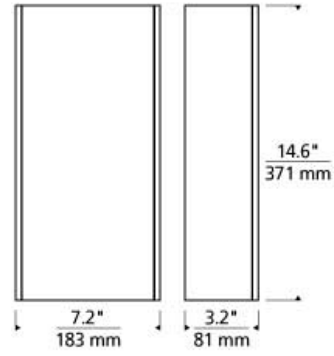

### DESCRIPTION

Elegant multi-toned shade comprised of natural shell panels with a minimal metal base. Mounts vertically only. Rated for (1) 75w max, E26 medium based lamp (Not Included). LED version includes 16 watt, 1000 lumen, 2700K LED modules. LED version dimmable with low-voltage electronic dimmer. ADA compliant.

### INSTALLATION

This product can mount to either a 4" square electrical box with round plaster ring or an octagonal electrical box (not included).

### WEIGHT

5-5.5lb / 2.27-2.49kg ±

white

brown

natural

white