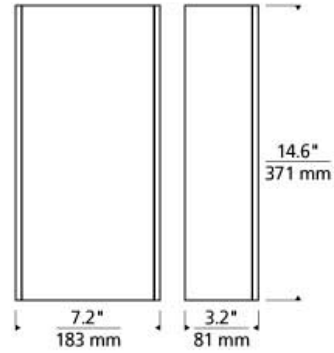

WALL COLLECTION

Playa Flush Wall LED ADA T20

DESCRIPTION

This artisan-inspired elegant Playa Wall Sconce by Tech Lighting features a half-cylinder shade designed with natural shells for a unique look. Rolled edges are set along a minimal metal base. Generously sized at 14.6" tall and offered in two fabric colors, Desert Clay and White, both with Satin Nickel hardware. Available with and without lamp. Mounts vertically only. Rated for (1) 75w max, E26 medium based lamp (Not Included). LED version includes 16 watt, 1000 lumen, 2700K LED modules. LED version dimmable with low-voltage electronic dimmer. ADA compliant.

INSTALLATION

This product can mount to either a 4" square electrical box with round plaster ring or an octagonal electrical box (not included).

WEIGHT

5-5.5lb / 2.27-2.49kg ±

white

natural

white

ORDERING INFORMATION