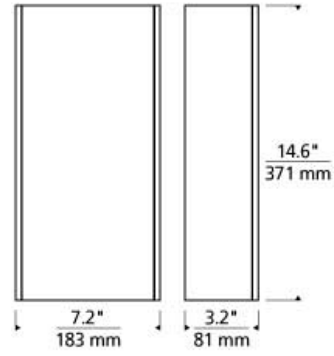

WALL COLLECTION

Playa Flush Wall LED ADA T20

DESCRIPTION

Elegant multi-toned shade comprised of natural shell panels with a minimal metal base. Mounts vertically only. Rated for (1) 75w max, E26 medium based lamp (Not Included). LED version includes 16 watt, 1000 lumen, 2700K LED modules. LED version dimmable with low-voltage electronic dimmer. ADA compliant.

INSTALLATION

This product can mount to either a 4" square electrical box with round plaster ring or an octagonal electrical box (not included).

WEIGHT

5-5.5lb / 2.27-2.49kg ±

white

brown

natural

white