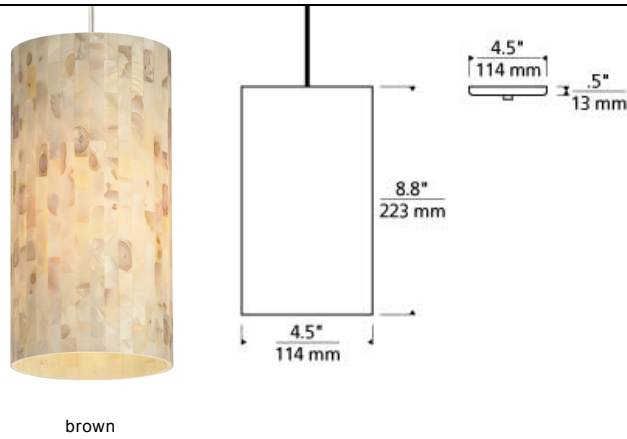

LINE - VOLTAGE PENDANTS / SUSPENSION

Playa 2KD Pendant LED T20

DESCRIPTION

The Playa pendant by Tech Lighting is an elegant multi-toned shade that is composed of natural shell panels that are burnished to remove rough edges. Artisans polish and cut to size the meticulously adhered shell panels to an inner glass cylinder. The Playa is available in three neutral yet modern colors and comes with your choice of four on trend hardware finishes. The Playa pendant is ideal for kitchen island task lighting, bedroom lighting flanking an end table or dining room lighting. Available lamping options include LED and no-lamp leaving you the option to light this fixture with your preferred lamping. The Playa 2KD is fully-dimmable to create the desired ambiance in your special space. For a list of compatible dimmers please refer to dimming chart for more information. Rated for (1) 60 watt max. E26 medium base lamp (Lamp Not Included). LED includes 9.5 watt, 800 delivered lumen, 2700K, medium base LED A19 lamp. Ships with six feet of field-cutttable cable. Dimmable with most LED compatible ELV and TRIAC dimmers.

brown

INSTALLATION

This product can mount to either a 4" square electrical box with round plaster ring or an octagon electrical box.

OTHER

TD includes 4.5" Round Canopy.
Antique Bronze and Black Finish Only Available on TD.

ACCESSORIES & OPTICAL CONTROLS

Line-voltage Swag Hook

WEIGHT

4-5lb / 1.81-2.27kg ±

natural

white

ORDERING INFORMATION

700 SYSTEM	PLAP	COLOR	FINISH	LAMP
TD	LINE-VOLTAGE PENDANTS/SUSPENSION	N NATURAL W WHITE	Z ANTIQUE BRONZE B BLACK S SATIN NICKEL W WHITE	NO LAMP -LED927 A19 LED 90 CRI 2700K 120V (T20/T24)