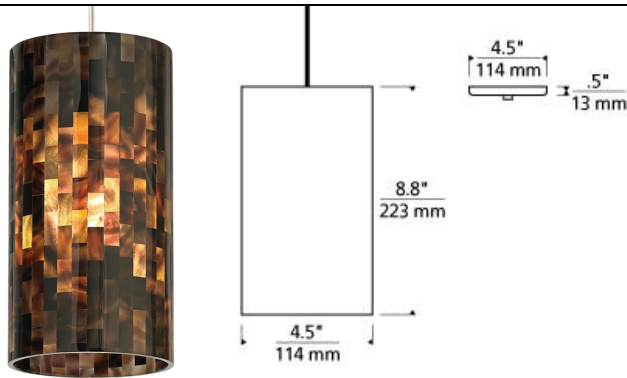

LINE - VOLTAGE PENDANTS / SUSPENSION

Playa 2KD Pendant LED T20

DESCRIPTION

Elegant multi-toned shade comprised of natural shell panels. The shells are burnished to remove rough edges, meticulously polished, cut to size, and carefully adhered by hand to an inner glass cylinder; suspended from a round canopy. Rated for (1) 60 watt max. E26 medium base lamp (Lamp Not Included). LED includes 9.5 watt, 800 delivered lumen, 2700K, medium base LED A19 lamp. Ships with six feet of field-cutable cable. Incandescent dimmable with standard incandescent dimmer. LED dimmable with LED compatible dimmer.

INSTALLATION

This product can mount to either a 4" square electrical box with round plaster ring or an octagon electrical box.

OTHER

TD includes 4.5" Round Canopy.
Antique Bronze and Black Finish Only Available on TD.

ACCESSORIES & OPTICAL CONTROLS

Line-voltage Swag Hook

WEIGHT

4-5lb / 1.81-2.27kg ±

brown

brown

natural

white