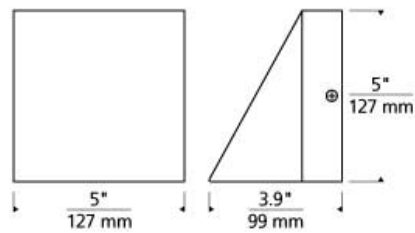

Pitch Single Outdoor Wall

LED ADA T20

DESCRIPTION

An architectural profile reminiscent of beautifully classic roof lines delivers significant light output in the Pitch modern LED wall sconce by Tech Lighting which is suitable for both indoor and outdoor applications. The Pitchâ€™s die-cast metal body, available in three size configurations (single, double, or triple), houses powerful LED light sources that create visual appeal as light cascades from one angular tier to the next. For added design options, the Pitch can be mounted either as a down light or as an up light. The durable, marine grade powder coat finish is available in either Charcoal, Bronze, Black, or Silver.