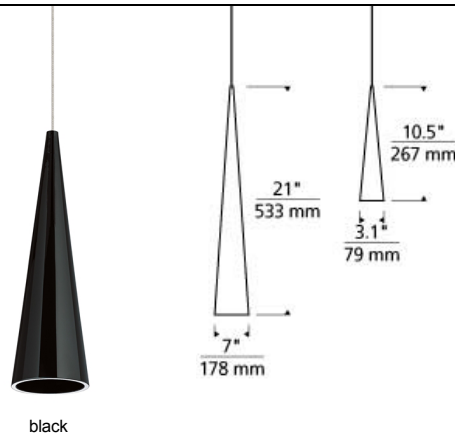

LOW - VOLTAGE PENDANTS

Pinnacle Pendant LED SORAA T20

DESCRIPTION

Sophistication meets simplicity in the Pinnacle pendant by Tech Lighting. This sleek glass cone will add subtle drama with a punch of task lighting in any setting. While the white glass provides a soft translucent glow, the black glass is totally impermeable by light for a deeply rich look. The Pinnacle is available in two distinct sizes, allowing for greater design customization, either size will be ideal for kitchen island task lighting, dining room lighting and hallway lighting. Available lamping options include fully dimmable energy efficient LED or no-lamp, leaving you the option to light this fixture with your preferred lamping. Small rated for (1) low-voltage, 35 watt max MR16/Dimmable with low-voltage electronic or magnetic dimmer (based on the transformer) (Lamp Not Included) Large rated for (1) low-voltage, 50 watt max, bi-pin/Dimmable with low-voltage electronic or magnetic dimmer (based on the transformer) (Lamp Not Included) LED includes 12 volt 8 watt, 300 delivered lumens, 3000K, replaceable SORAA® LED module. Dimmable with low-voltage electronic or magnetic dimmer (based on transformer). Works with SORAA.

black

INSTALLATION

Socket terminates with FreeJack male connector, which may be installed into a system connector. Elements ordered with a system prefix include a connector for that system.

ACCESSORIES & OPTICAL CONTROLS

SORAA® LED Bi-Pin Replacement Pendant Module, Swag Hook

WEIGHT

1-1.9lb / 0.45-0.86kg ±

small black

large black

small white

large white

ORDERING INFORMATION

Note: MP includes 4" Round Flush Canopy.

Large & Antique Bronze not available on Kable Lite.

Chrome not offered on Monorail & Two-Circuit Monorail.

700 ____ PIN _____

FIXTURE TYPE: _____

JOB NAME: _____

NOTES: _____
