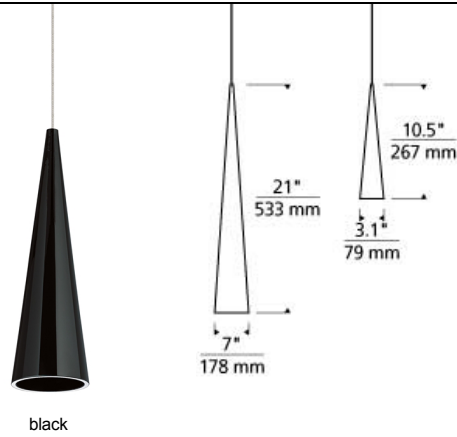

LOW - VOLTAGE PENDANTS

Pinnacle Pendant LED SORAA T20

DESCRIPTION

Sophistication meets simplicity in the Pinnacle pendant by Tech Lighting. This sleek glass cone will add subtle drama with a punch of task lighting in any setting. While the white glass provides a soft translucent glow, the black glass is totally impermeable by light for a deeply rich look. The Pinnacle is available in two distinct sizes, allowing for greater design customization, either size will be ideal for kitchen island task lighting, dining room lighting and hallway lighting. Available lamping options include fully dimmable energy efficient LED or no-lamp, leaving you the option to light this fixture with your preferred lamping. Small rated for (1) low-voltage, 35 watt max MR16/Dimmable with low-voltage electronic or magnetic dimmer (based on the transformer) (Lamp Not Included) Large rated for (1) low-voltage, 50 watt max, bi-pin/Dimmable with low-voltage electronic or magnetic dimmer (based on the transformer) (Lamp Not Included) LED includes 12 volt 8 watt, 300 delivered lumens, 3000K, replaceable SORAA® LED module. Dimmable with low-voltage electronic or magnetic dimmer (based on transformer). Works with SORAA.

black

INSTALLATION

Socket terminates with FreeJack male connector, which may be installed into a system connector. Elements ordered with a system prefix include a connector for that system.

ACCESSORIES & OPTICAL CONTROLS

SORAA® LED Bi-Pin Replacement Pendant Module, Swag Hook

WEIGHT

1-1.9lb / 0.45-0.86kg ±

small black

large black

small white

large white

ORDERING INFORMATION

Note: MP includes 4" Round Flush Canopy.

Large & Antique Bronze not available on Kable Lite.

Chrome not offered on Monorail & Two-Circuit Monorail.

700 ____ PIN _____

FIXTURE TYPE: _____

JOB NAME: _____

NOTES: _____
