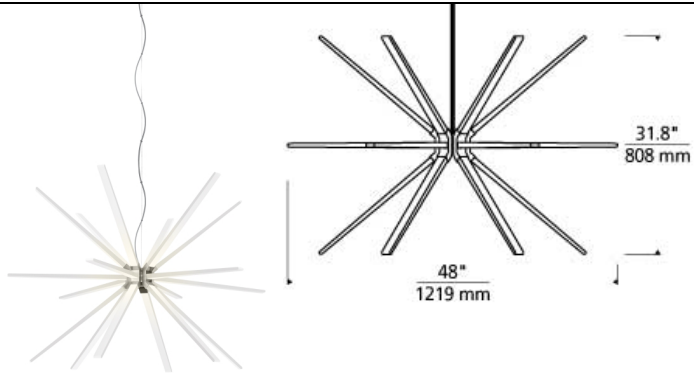

Photon 48 Chandelier LED T20

DESCRIPTION

This quintessential starburst silhouette of the Photon suspension fixture by Tech Lighting is fun and playful while still being tailored and elegant. It can sparkle as the crowning jewel of an ultra-modern decor. Or just as successfully, it can be a dramatic statement piece in contrast to a more classic or eclectic setting. Perfect for living room lighting, dining room lighting or as an entryway light, the solid acrylic arms are squarely faceted to ensure they glow from the integrated LED light source shining from the core. Available in two sizes (34" wide or 48" wide), this modern interpretation of a chandelier is offered in two finish options. Aged Brass finish with a Bronze cord or Satin Nickel finish with a Clear cord. Damp-rated and dimmable. Includes 10' of field-cuttable cable. LED includes (18) 2 watt 2709 total delivered lumens 90 CRI 3000K LED modules. Dimmable with a low-voltage electronic dimmer. 120v.

WEIGHT

18.5-19lb / 8.39-8.62kg ±

satin nickel

aged brass

ORDERING INFORMATION

700PHT48 FINISH

LAMP

- R AGED BRASS
- S SATIN NICKEL