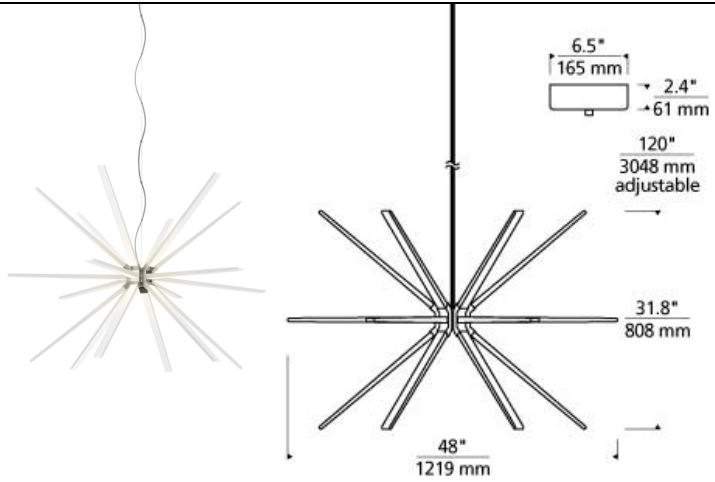

Photon 48 Chandelier LED

DESCRIPTION

This quintessential starburst silhouette of the Photon suspension fixture by Tech Lighting is fun and playful while still being tailored and elegant. It can sparkle as the crowning jewel of an ultra-modern decor. Or just as successfully, it can be a dramatic statement piece in contrast to a more classic or eclectic setting. Perfect for living room lighting, dining room lighting or as an entryway light, the solid acrylic arms are squarely faceted to ensure they glow from the integrated LED light source shining from the core. Available in two sizes (34" wide or 48" wide), this modern interpretation of a chandelier is offered in two finish options. Aged Brass finish with a Bronze cord or Satin Nickel finish with a Clear cord. Damp-rated and dimmable. Includes 10' of field-cuttable cable. LED includes (18) 2 watt 2709 total delivered lumens 90 CRI 3000K LED modules. Dimmable with a low-voltage electronic dimmer. 120v.

WEIGHT

18.5-19lb / 8.39-8.62kg ±

satin nickel

aged brass

ORDERING INFORMATION

700PHT48 FINISH

LAMP

R AGED BRASS
S SATIN NICKEL