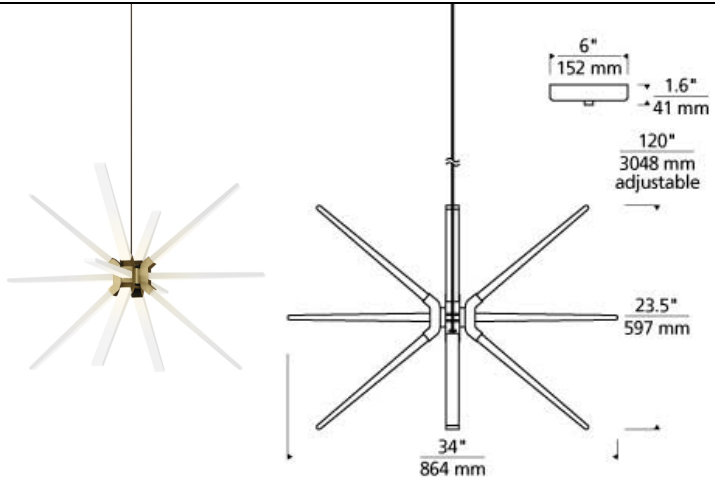

Photon 34 Chandelier

LED

DESCRIPTION

This quintessential starburst silhouette of the Photon suspension fixture by Tech Lighting is fun and playful while still being tailored and elegant. It can sparkle as the crowning jewel of an ultra-modern decor. Or just as successfully, it can be a dramatic statement piece in contrast to a more classic or eclectic setting. Perfect for living room lighting, dining room lighting or as an entryway light, the solid acrylic arms are squarely faceted to ensure they glow from the integrated LED light source shining from the core. Available in two sizes (34" wide or 48" wide), this modern interpretation of a chandelier is offered in two finish options. Aged Brass finish with a Bronze cord or Satin Nickel finish with a Clear cord. Damp-rated and dimmable. Includes 10' of field-cuttable cable. LED includes (12) 2 watt 1725 total delivered lumens 90 CRI 3000K LED modules. Dimmable with most LED compatible ELV and TRIAC dimmers. 277V compatible with 0-10V dimmers. 120v.

WEIGHT

9-9.5lb / 4.08-4.31kg ±

aged brass

satin nickel

ORDERING INFORMATION

700PHT34 FINISH

LAMP

R AGED BRASS
S SATIN NICKEL