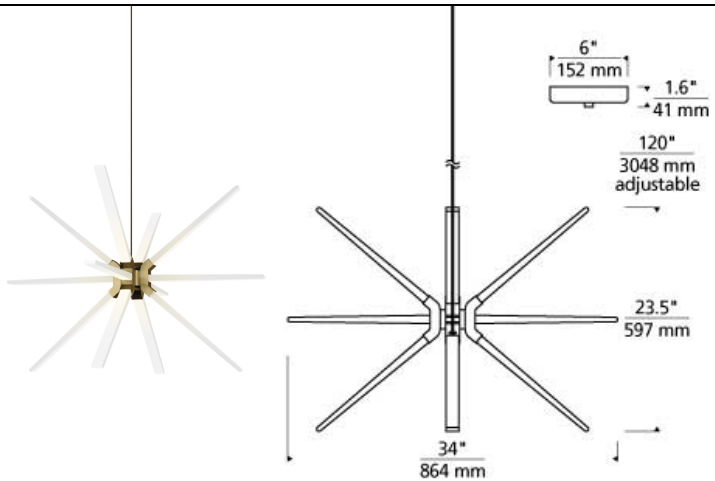

Photon 34 Chandelier

LED

DESCRIPTION

This quintessential starburst silhouette of the Photon suspension fixture by Tech Lighting is fun and playful while still being tailored and elegant. It can sparkle as the crowning jewel of an ultra-modern decor. Or just as successfully, it can be a dramatic statement piece in contrast to a more classic or eclectic setting. Perfect for living room lighting, dining room lighting or as an entryway light, the solid acrylic arms are squarely faceted to ensure they glow from the integrated LED light source shining from the core. Available in two sizes (34" wide or 48" wide), this modern interpretation of a chandelier is offered in two finish options. Aged Brass finish with a Bronze cord or Satin Nickel finish with a Clear cord. Damp-rated and dimmable. Includes 10' of field-cuttable cable. LED includes (12) 2 watt 1725 total delivered lumens 90 CRI 3000K LED modules. Dimmable with a low-voltage electronic dimmer. 120v.

WEIGHT

9-9.5lb / 4.08-4.31kg ±

aged brass

satin nickel

ORDERING INFORMATION

700PHT34 FINISH

LAMP

R AGED BRASS
S SATIN NICKEL