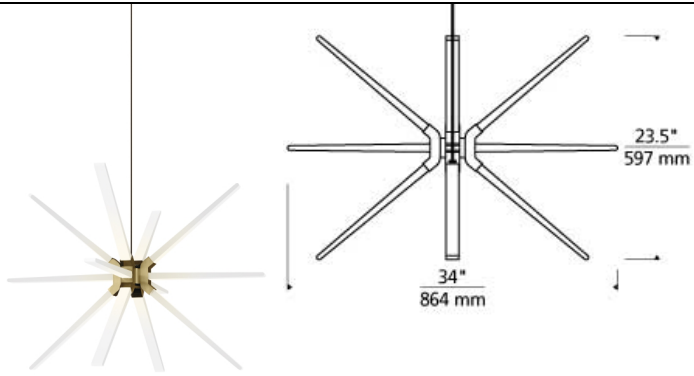

# Photon 34 Chandelier

LED

## DESCRIPTION

This quintessential starburst silhouette of the Photon suspension fixture by Tech Lighting is fun and playful while still being tailored and elegant. It can sparkle as the crowning jewel of an ultra-modern decor. Or just as successfully, it can be a dramatic statement piece in contrast to a more classic or eclectic setting. Perfect for living room lighting, dining room lighting or as an entryway light, the solid acrylic arms are squarely faceted to ensure they glow from the integrated LED light source shining from the core. Available in two sizes (34" wide or 48" wide), this modern interpretation of a chandelier is offered in two finish options. Aged Brass finish with a Bronze cord or Satin Nickel finish with a Clear cord. Damp-rated and dimmable. Includes 10' of field-cuttable cable. LED includes (12) 2 watt 1725 total delivered lumens 90 CRI 3000K LED modules. Dimmable with a low-voltage electronic dimmer. 120v.

## WEIGHT

9-9.5lb / 4.08-4.31kg ±

aged brass

satin nickel