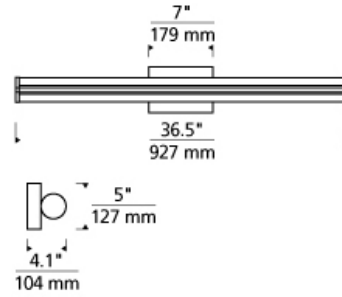

Petra 36 Bath

LED T20

DESCRIPTION

The Petra bath bar light by Tech Lighting is a deceptively simple cylindrical modern bath bar that features up and down integrated LED illumination. The inner acrylic shade accents the outer shade with a polished glass that brings brilliant visual dimension. The Petra bath light is available in two on-trend finishes, Satin Nickel and Chrome, each finish further enhances its sleek and contemporary style. This sleek bath bar is available in two precise lengths, 24" and 36". The Petra ships with energy efficient integrated LED lamping, all lamping options are fully dimmable to create the desired ambiance in your special space. Includes 36 watt, 3153 delivered lumen, 3000K LED module. Dimmable with low-voltage electronic dimmer.

INSTALLATION

This product can mount to either a 4" square electrical box with round plaster ring or an octagonal electrical box (not included).

WEIGHT

5.5-6lb / 2.49-2.72kg ±

chrome

satin nickel

ORDERING INFORMATION

700BCPET	LENGTH (A)	FINISH	LAMP
36	36"	C CHROME S SATIN NICKEL	-LED930 LED 90 CRI 3000K 120V -LED930-277 LED 90 CRI 3000K 277V

Tech Lighting, L.L.C.

700BC PET _____

FIXTURE TYPE: _____

JOB NAME: _____

NOTES: _____