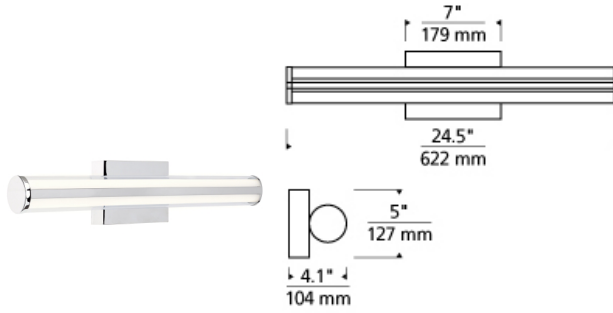

## DESCRIPTION

The Petra bath bar light by Tech Lighting is a deceptively simple cylindrical modern bath bar that features up and down integrated LED illumination. The inner acrylic shade accents the outer shade with a polished glass that brings brilliant visual dimension. The Petra bath light is available in two on-trend finishes, Satin Nickel and Chrome, each finish further enhances its sleek and contemporary style. This sleek bath bar is available in two precise lengths, 24" and 36". The Petra ships with energy efficient integrated LED lamping, all lamping options are fully dimmable to create the desired ambiance in your special space. Includes 24 watt, 2052 delivered lumen, 3000K LED module. Dimmable with low-voltage electronic dimmer.

## INSTALLATION

This product can mount to either a 4" square electrical box with round plaster ring or an octagonal electrical box (not included).

## WEIGHT

4.5-5lb / 2.04-2.27kg ±

chrome

satin nickel

## ORDERING INFORMATION

700BCPET	LENGTH (A)	FINISH	LAMP
24	24"	C CHROME S SATIN NICKEL	-LED930 LED 90 CRI 3000K 120V -LED930-277 LED 90 CRI 3000K 277V

**TECH LIGHTING®**

7400 Linder Avenue  
Skokie, Illinois 60077