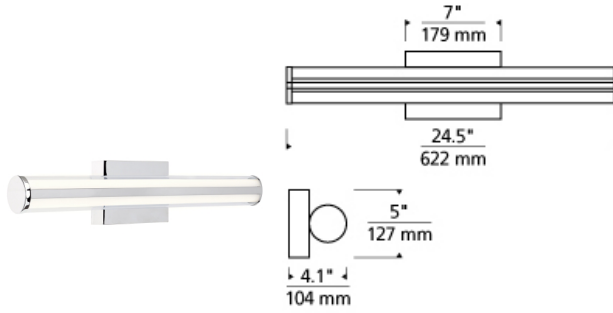

Petra 24 Bath

LED T20

DESCRIPTION

The Petra bath bar light by Tech Lighting is a deceptively simple cylindrical modern bath bar that features up and down integrated LED illumination. The inner acrylic shade accents the outer shade with a polished glass that brings brilliant visual dimension. The Petra bath light is available in two on-trend finishes, Satin Nickel and Chrome, each finish further enhances its sleek and contemporary style. This sleek bath bar is available in two precise lengths, 24" and 36". The Petra ships with energy efficient integrated LED lamping, all lamping options are fully dimmable to create the desired ambiance in your special space. Includes 24 watt, 2052 delivered lumen, 3000K LED module. Dimmable with low-voltage electronic dimmer.

INSTALLATION

This product can mount to either a 4" square electrical box with round plaster ring or an octagonal electrical box (not included).

WEIGHT

4.5-5lb / 2.04-2.27kg ±

chrome

satin nickel

ORDERING INFORMATION

700BCPET	LENGTH (A)	FINISH	LAMP
24	24"	C CHROME S SATIN NICKEL	-LED930 LED 90 CRI 3000K 120V -LED930-277 LED 90 CRI 3000K 277V

TECH LIGHTING®

7400 Linder Avenue
Skokie, Illinois 60077

T 847.410.4400
F 847.410.4500