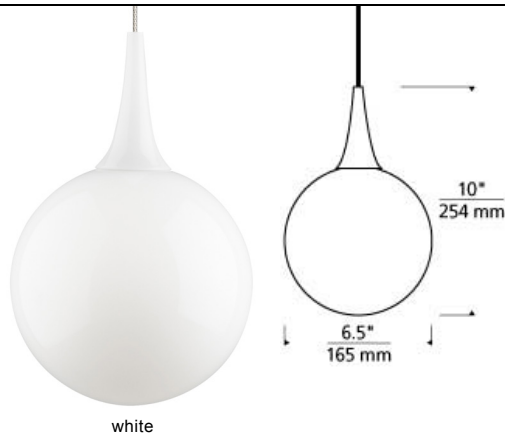

LOW - VOLTAGE PENDANTS

Pelé Pendant LED SORAA T20

DESCRIPTION

The Pele pendant light by Tech Lighting features a contemporary mid-century modern-inspired design. With its funneled glass detail and perfectly spherical design the Pele pendant provides an ample amount of omnidirectional illumination. Scaling at 10" in length and 6.5" in diameter this moderately size pendant makes it ideal for kitchen island task lighting, bedroom lighting and bath lighting flanking a vanity. The Pele ships with your choice of either halogen or LED lamping, both options are fully dimmable to create the desired ambiance in your special space. For even greater design customization pair the Pele with the Kable Lite or Monorail system by Tech Lighting. Includes low-voltage, 50 watt frosted halogen bi-pin lamp or 8 watt, 300 delivered lumen, 3000K, replaceable SORAA® LED module and six feet of field-cuttable cable. Dimmable with low-voltage electronic or magnetic dimmer (based on transformer). Works with SORAA.

white

INSTALLATION

Socket terminates with FreeJack male connector, which may be installed into a system connector. Elements ordered with a system prefix include a connector for that system.

ACCESSORIES & OPTICAL CONTROLS

SORAA® LED Bi-Pin Replacement Pendant Module

WEIGHT

1.20lb / 0.54kg ±

white

ORDERING INFORMATION

700	SYSTEM	PEL	COLOR	FINISH	LAMP
FJ	FREEJACK		W WHITE	R AGED BRASS	12 VOLT HALOGEN (T20)
KL	KABLE LITE			Z ANTIQUE BRONZE	-LEDS930 12 VOLT LED 90 CRI 3000K (T20/T24)
MP	MONOPOINT			C CHROME	-24 24 VOLT HALOGEN
MO	MONORAIL			S SATIN NICKEL	
MO2	TWO-CIRCUIT MONORAIL				

Note: Note: MP includes 4" Round Flush Canopy.

Antique Bronze is not available for Kable Lite.

Chrome not offered on Monorail & Two-Circuit Monorail.

700 ____ PEL ____

FIXTURE TYPE: _____

JOB NAME: _____

NOTES: _____