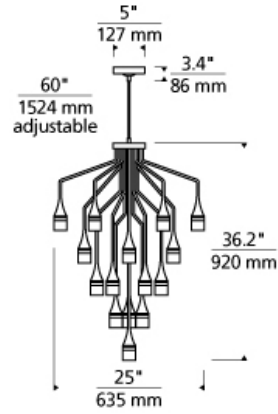

LINE - VOLTAGE PENDANTS / SUSPENSION

Patrona Suspension LED T20

DESCRIPTION

The Patrona pendant light by Tech Lighting is sophisticated and undeniably beautiful. With twenty-two precisely executed metal stems each bear a sleek crystal shade illuminated by a gently diffused LED. The stems form tiers which taper at varying angles, and lengths, create a stunning modern interpretation of the classic crystal chandelier. The Patrona is available in two striking finishes, Satin Gold and Satin Nickel and ships with energy efficient fully dimmable LED lamping. This grand scale chandelier is ideal for dining room lighting, foyer lighting and a conference room lighting, no matter the space the Patrona will add a touch of sophistication and beauty. Includes (22) 3 watt, 3000K LED modules (66 total watts, 2950 total delivered lumens). Fixture provided with 36 inches of variable rigid stems (includes one 12 inch & two 24 inch stems) in coordinating finish. Dimmable with low-voltage electronic dimmer. Can be installed on a sloped ceiling up to 45°.

INSTALLATION

This product can mount to either a 4" square electrical box with round plaster ring or an octagonal electrical box (not included).

WEIGHT

11.5lb / 5.22kg ±

satin nickel

satin gold

ORDERING INFORMATION