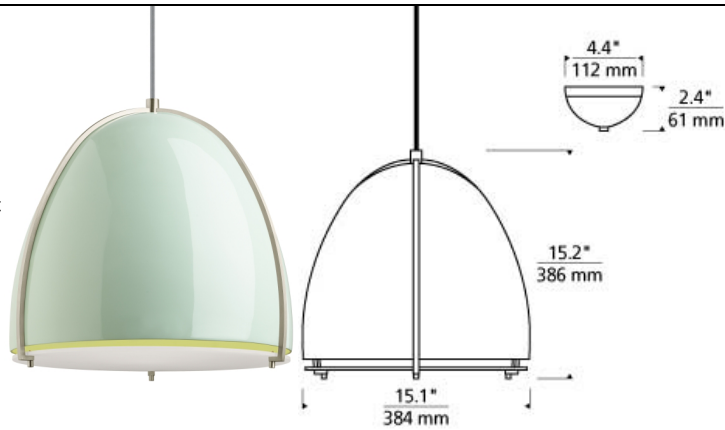

LINE - VOLTAGE PENDANTS / SUSPENSION

Paravo Pendant LED T20

DESCRIPTION

The Paravo pendant light from Tech Lighting features a precisely molded, ultra-smooth fiberglass shade that is offered in five dramatic colors including vivid tangerine, invigorating mint, deep ocean blue, arctic white and gloss black is encased within a die-cast aluminum exostructure which supports the lower diffusor of frosted plate glass. Together with its 15" diameter, 15" height and fully dimmable LED and incandescent lamping options, each of the high end materials and design elements combine to form a beautiful medium-scale contemporary pendant light fixture perfect for use as kitchen island lighting and dining room lighting as well as countless commercial lighting applications. Rated for (1) 75 watt max, E26 medium based lamp (Lamp Not Included). LED includes 120 volt 19 watt, 1680 delivered lumens, 2700K, medium base LED A21 lamp. LED version dimmable with LED compatible dimmer. Includes 6 feet of field-cuttable cloth cord.

INSTALLATION

This product can mount to either a 4" square electrical box with round plaster ring or an octagonal electrical box (not included).

ACCESSORIES & OPTICAL CONTROLS

Line-voltage Swag Hook

WEIGHT