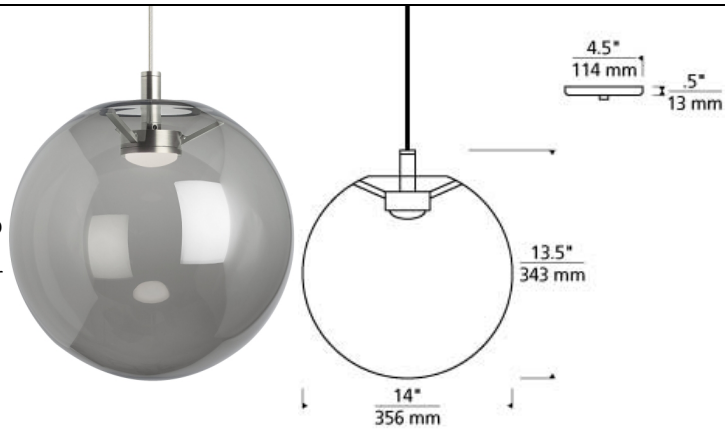

## Palona Pendant LED T20

### DESCRIPTION

The Palona pendant by Tech Lighting flawlessly blends the art of beautiful hand-blown glass and highly engineered mechanical components into one simply stunning pendant light. The Palona perfectly incorporates warm color dimming LED to create an elegant yet dramatic fixture. Customize the Palona pendant to perfectly compliment your desired space by choosing from three modern shade colors and two hardware finishes. Available lamping options include energy efficient LED or no-lamp, leaving you the option to light this fixture with your preferred lamping. Due to its larger scale the Palona is ideal for kitchen island task lighting, bedroom lighting or home office lighting as well as countless commercial application spaces. Rated for (1) 60 watt max, E26 medium based lamp (Lamp Not Included). Clear & Smoke Glass. LED version includes 120 volt 9 watt, 684 lumen, 3000K-2200K warm color dimming LED module or 3.5 watt, 250 delivered lumen 2700K, medium base LED Squirrel Cage lamp. White Glass. LED version includes 9.5 watt, 800 delivered lumen, 2700K, medium base LED A19 lamp. Fixture provided with six feet of field-cutttable cable. LED dimmable with low-voltage electronic dimmer, LED compatible or Triac dimmer.

### INSTALLATION

This product can mount to either a 4" square electrical box with round plaster ring or an octagon electrical box.