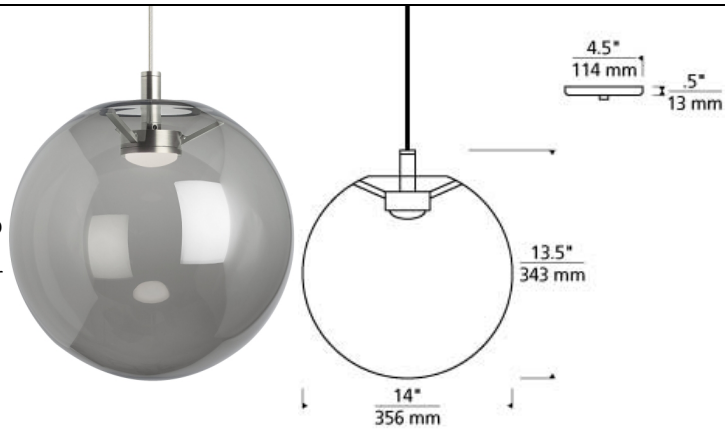

LINE - VOLTAGE PENDANTS / SUSPENSION

Palona Pendant LED T20

DESCRIPTION

The Palona pendant by Tech Lighting flawlessly blends the art of beautiful hand-blown glass and highly engineered mechanical components into one simply stunning pendant light. The Palona perfectly incorporates warm color dimming LED to create an elegant yet dramatic fixture. Customize the Palona pendant to perfectly compliment your desired space by choosing from three modern shade colors and two hardware finishes. Available lamping options include energy efficient LED or no-lamp, leaving you the option to light this fixture with your preferred lamping. Due to its larger scale the Palona is ideal for kitchen island task lighting, bedroom lighting or home office lighting as well as countless commercial application spaces. Rated for (1) 60 watt max, E26 medium based lamp (Lamp Not Included). Clear & Smoke Glass. LED version includes 120 volt 9 watt, 684 lumen, 3000K-2200K warm color dimming LED module or 3.5 watt, 250 delivered lumen 2700K, medium base LED Squirrel Cage lamp. White Glass. LED version includes 9.5 watt, 800 delivered lumen, 2700K, medium base LED A19 lamp. Fixture provided with six feet of field-cutttable cable. LED dimmable with low-voltage electronic dimmer, LED compatible or Triac dimmer.

INSTALLATION

This product can mount to either a 4" square electrical box with round plaster ring or an octagon electrical box.