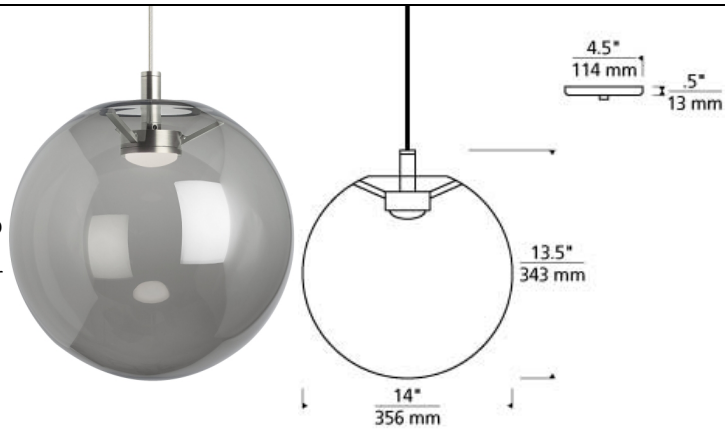

## Palona Pendant LED T20

### DESCRIPTION

The Palona pendant by Tech Lighting flawlessly blends the art of beautiful hand-blown glass and highly engineered mechanical components into one simply stunning pendant light. The Palona perfectly incorporates warm color dimming LED to create an elegant yet dramatic fixture. Customize the Palona pendant to perfectly compliment your desired space by choosing from three modern shade colors and two hardware finishes. Available lamping options include energy efficient LED or no-lamp, leaving you the option to light this fixture with your preferred lamping. Due to its larger scale the Palona is ideal for kitchen island task lighting, bedroom lighting or home office lighting as well as countless commercial application spaces. Rated for (1) 60 watt max, E26 medium based lamp (Lamp Not Included). Clear & Smoke Glass. LED version includes 120 volt 9 watt, 684 lumen, 3000K-2200K warm color dimming LED module or 3.5 watt, 250 delivered lumen 2700K, medium base LED Squirrel Cage lamp. White Glass. LED version includes 9.5 watt, 800 delivered lumen, 2700K, medium base LED A19 lamp. Fixture provided with six feet of field-cutable cable. Dimmable with most LED compatible ELV and TRIAC dimmers.

### INSTALLATION

This product can mount to either a 4" square electrical box with round plaster ring or an octagon electrical box.