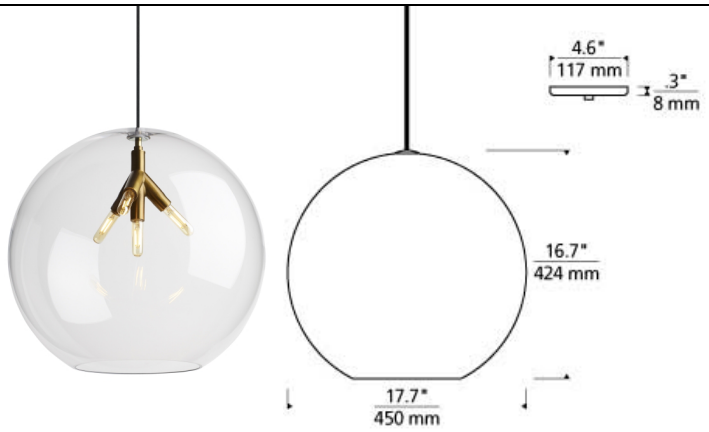

Palla Pendant

LED T20

DESCRIPTION

The Palla pendant by Tech Lighting is elegant and perfectly crafted with its artisinally made Italian hand-blown glass shade. This dome shaped pendant can be combined with the Quatnik pendant for a truly futuristic, high-tech aesthetic. Further customize this gorgeous pendant by choosing from either a clear or smoke glass shade color along with a finish option of Satin Nickel or Aged Brass. At 18" in size the Palla is ideal for dining room lighting, kitchen lighting and foyer lighting. A fully dimmable energy efficient LED lamp is available for purchase separately. No Lamp standard rated for (1) 60 watt max. E26 medium base lamps (Not Included). No Lamp Quatnik option rated for (4) 5 watt max. E12 candelabra base lamps (Not Included). Quatnik LED version includes (4) 120 volt 2 watt, 160 delivered lumen (640 total delivered lumen), 2700K, E12 candelabra base LED lamps. Standard LED version includes 120 volt 3.5 watt, 350 delivered lumen, 2700K, medium base LED vintage Squirrel Cage lamp. Dimmable with LED compatible or triac dimmer. Aged Brass ships with 6 feet field-cuttable black cloth cord. Satin Nickel ships with 6 feet field-cuttable gray cloth cord.

INSTALLATION

This product can mount to either a 4" square electrical box with round plaster ring or an octagon electrical box.

WEIGHT

12-12.5lb / 5.44-5.67kg ±

clear

transparent smoke

ORDERING INFORMATION

700	SYSTEM	PLAP	SHAPE OR SIZE	COLOR	FINISH	LAMP
TD	LINE-VOLTAGE PENDANTS/SUSPENSION	Q	QUATNIK PENDANT ASSEMBLY	C CLEAR	R AGED BRASS	NO LAMP
		S	STANDARD	K TRANSPARENT SMOKE	S SATIN NICKEL	- LED T6 90 CRI 2700K 120V
						- LED927 (T20/T24)
						- ST19 LED 90 CRI 2700K 120V (T24)
						LED927