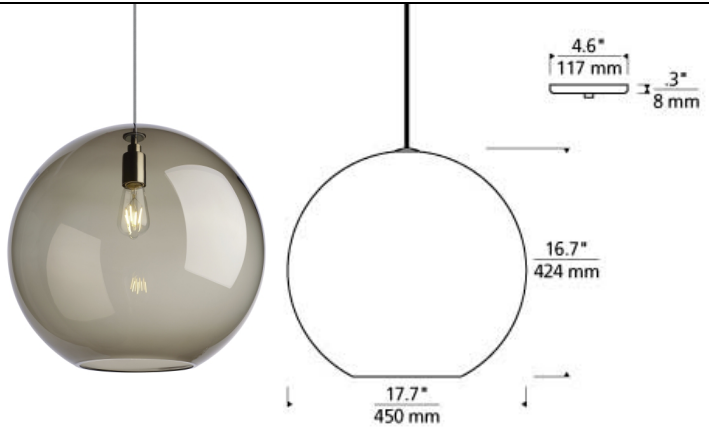

Palla Pendant LED

DESCRIPTION

The Palla pendant by Tech Lighting is elegant and perfectly crafted with its artisinally made Italian hand-blown glass shade. This dome shaped pendant can be combined with the Quatnik pendant for a truly futuristic, high-tech aesthetic. Further customize this gorgeous pendant by choosing from either a clear or smoke glass shade color along with a finish option of Satin Nickel or Aged Brass. At 18" in size the Palla is ideal for dining room lighting, kitchen lighting and foyer lighting. A fully dimmable energy efficient LED lamp is available for purchase separately. No Lamp standard rated for (1) 60 watt max. E26 medium base lamps (Not Included). Standard LED version includes 120 volt 3.5 watt, 350 delivered lumens, 2700K, medium base LED vintage Squirrel Cage lamp. Dimmable with most LED compatible ELV and TRIAC dimmers. Aged Brass ships with 6 feet field-cutable black cloth cord. Satin Nickel ships with 6 feet field-cutable gray cloth cord.

INSTALLATION

This product can mount to either a 4" square electrical box with round plaster ring or an octagon electrical box.

WEIGHT

12-12.5lb / 5.44-5.67kg ±

transparent smoke

ORDERING INFORMATION

700 SYSTEM	PLAP	SHAPE OR SIZE	COLOR	FINISH	LAMP	
TD	LINE-VOLTAGE PENDANTS/SUSPENSION	S	STANDARD	C CLEAR K TRANSPARENT SMOKE	R AGED BRASS S SATIN NICKEL	NO LAMP -LED927 ST19 LED 90 CRI 2700K 120V (T24)