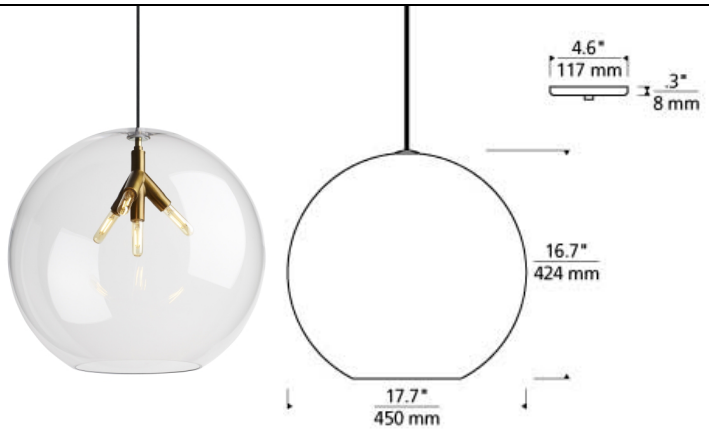

Palla Pendant

LED T20

DESCRIPTION

The Palla pendant by Tech Lighting is elegant and perfectly crafted with its artisinally made Italian hand-blown glass shade. This dome shaped pendant can be combined with the Quatnik pendant for a truly futuristic, high-tech aesthetic. Further customize this gorgeous pendant by choosing from either a clear or smoke glass shade color along with a finish option of Satin Nickel or Aged Brass. At 18" in size the Palla is ideal for dining room lighting, kitchen lighting and foyer lighting. A fully dimmable energy efficient LED lamp is available for purchase separately. No Lamp standard rated for (1) 60 watt max. E26 medium base lamps (Not Included). No Lamp Quatnik option rated for (4) 5 watt max. E12 candelabra base lamps (Not Included). Quatnik LED version includes (4) 120 volt 2 watt, 160 delivered lumen (640 total delivered lumen), 2700K, E12 candelabra base LED lamps. Standard LED version includes 120 volt 3.5 watt, 350 delivered lumen, 2700K, medium base LED vintage Squirrel Cage lamp. Dimmable with LED compatible or triac dimmer. Aged Brass ships with 6 feet field-cuttable black cloth cord. Satin Nickel ships with 6 feet field-cuttable gray cloth cord.

INSTALLATION

This product can mount to either a 4" square electrical box with round plaster ring or an octagon electrical box.

WEIGHT

12-12.5lb / 5.44-5.67kg ±

clear

transparent smoke

ORDERING INFORMATION

700 SYSTEM	PLAP	SHAPE OR SIZE	COLOR	FINISH	LAMP
TD	LINE-VOLTAGE PENDANTS/SUSPENSION	Q QUATNIK PENDANT ASSEMBLY S STANDARD	C CLEAR K TRANSPARENT SMOKE	R AGED BRASS S SATIN NICKEL	NO LAMP - LED T6 90 CRI 2700K 120V - LED927 (T20/T24) - ST19 LED 90 CRI 2700K 120V (T24) LED927