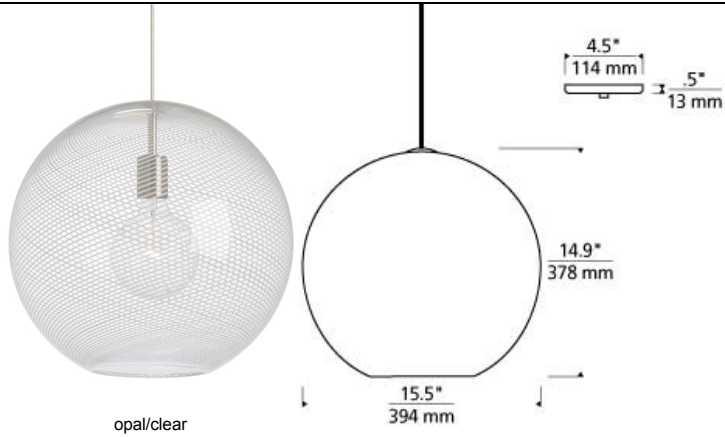

LINE - VOLTAGE PENDANTS / SUSPENSION

Palestra Pendant LED

DESCRIPTION

Venetiran artisans work with white glass rods to meticulously create the tightly wound spiral effect that gives the Palestra pendant by Tech Lighting its most noticeable characteristic. These artisans leverage decades of craftsmanship to create a large perfectly round globe that is simply stunning. The large scale appearance of this pendant make it perfect for lighting applications such as living room lighting, bedroom lighting and home office lighting. Available lamping options include energy efficient LED or no-lamp, leaving you the option to light this fixture with your preferred lamping. Rated for (1) 120 volt, 60 watt E26 medium base lamp (Lamp Not Included). LED includes 14.5 watt, 1000 gross lumens, 3000K or 3000K-2200K color dimming LED module. Dimmable with low-voltage electronic dimmer. Fixture provided with six feet of field-cutttable cable.

INSTALLATION

This product can mount to either a 4" square electrical box with round plaster ring or an octagon electrical box.

WEIGHT

11-13lb / 4.99-5.9kg ±

ORDERING INFORMATION

700 SYSTEM	PALP	COLOR	FINISH	LAMP
TD	LINE-VOLTAGE PENDANTS/SUSPENSION	OC OPAL/CLEAR	S SATIN NICKEL	NO LAMP -LED930 LED 90 CRI 3000K 120V -LEDWD LED WARM COLOR DIMMING 3000K - 2200K 120V

TECH LIGHTING®

7400 Linder Avenue
Skokie, Illinois 60077

T 847.410.4400
F 847.410.4500

Tech Lighting, L.L.C.

700 ____ PALP ____

FIXTURE TYPE: _____

JOB NAME: _____

NOTES: _____

_____

_____

©2018 Tech Lighting, L.L.C. All Rights Reserved. The "Tech Lighting" graphic is a registered trademark of Tech Lighting, L.L.C. Tech Lighting reserves the right to change specifications for product improvements without notification.