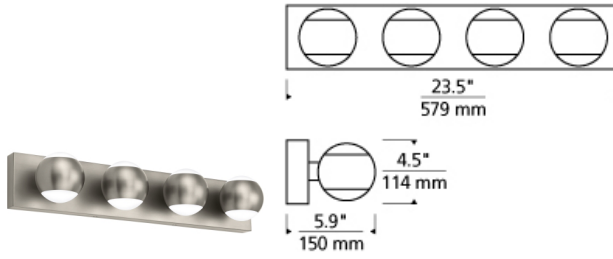

Oko 4-Light Bath LED T20

DESCRIPTION

The Oko bath fixture by Tech Lighting features a contemporary yet whimsical look adding lots of character and charm to any space. At the top and bottom of this glass globe are contemporary metal caps along with white acrylic lenses, allowing for an impressive wash of up and down light on surrounding surfaces. This stunning line voltage bath light is available in a 3 or 4 vanity light and is available in two on-trend finishes, Satin Nickel and Aged Brass. The Oko ships with energy efficient integrated LED lamping, all lamping options are fully dimmable to create the desired ambiance in your special space. Includes 120 volt 43 watt, 3428 delivered lumens, 3000K LED module. Dimmable with a low-voltage electronic dimmer.

INSTALLATION

This product can mount to either a 4" square electrical box with round plaster ring or an octagonal electrical box (not included).

WEIGHT

5.5-6lb / 2.49-2.72kg ±

aged brass

satin nickel

ORDERING INFORMATION

700BCOKO	SHAPE OR SIZE	FINISH	LAMP
4	4 LIGHT	R AGED BRASS S SATIN NICKEL	-LED930 LED 90 CRI 3000K 120V -LED930-277 LED 90 CRI 3000K 277V

700BC OKO _____

FIXTURE TYPE: _____

JOB NAME: _____

NOTES: _____

©2018 Tech Lighting, L.L.C. All Rights Reserved. The "Tech Lighting" graphic is a registered trademark of Tech Lighting, L.L.C. Tech Lighting reserves the right to change specifications for product improvements without notification.