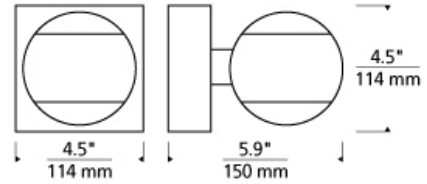

Oko 1-Light Wall/Bath LED T20

DESCRIPTION

The Oko bath fixture by Tech Lighting features a contemporary yet whimsical look adding lots of character and charm to any space. At the top and bottom of this glass globe are contemporary metal caps along with white acrylic lenses, allowing for an impressive wash of up and down light on surrounding surfaces. This stunning line voltage bath light is available in a 3 or 4 vanity light and is available in two on-trend finishes, Satin Nickel and Aged Brass. The Oko ships with energy efficient integrated LED lamping, all lamping options are fully dimmable to create the desired ambiance in your special space. Includes 120 volt 13 watt, 857 delivered lumens, 3000K LED module. Dimmable with a low-voltage electronic dimmer.