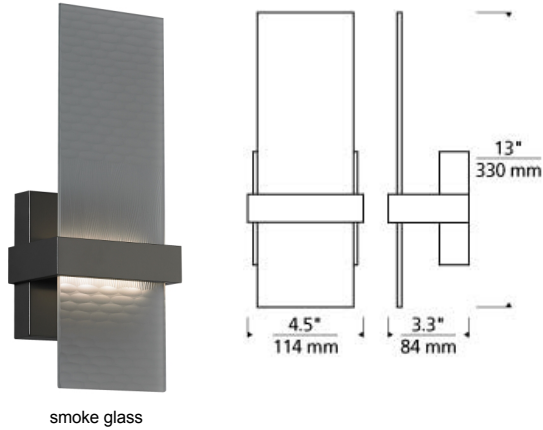

WALL COLLECTION

Mura Wall

LED ADA T20

DESCRIPTION

The Mura wall sconce light by Tech Lighting is modern, urbane and environmentally friendly, featuring an organic wave pattern that elegantly graces the sleek glass panel. This hand-carved glass or Veritas® ResinArt™ is not only beautiful it's also eco-friendly being composed of 40% recycled content. Lighting this wall sconce is a small LED light source neatly concealed behind the river inspired glass diffuser. The Mura is available in two modern colors, frost glass and smoke glass, and is finished in your choice of either satin nickel antique bronze. Mount this modern fixture in places such as hallways, bathrooms and closets. Your choice of LED lamping ships with the Mura saving you time and money, both LED options are fully dimmable to create the desired ambiance in your special space. The organic pattern of waves across the panels is inspired by the flow of a river. Mounts up only. Includes 8 watts of 3000K (400 lumen) LED. Dimmable with lowvoltage electronic dimmer. ADA compliant.

INSTALLATION

This product can mount to either a 4" square electrical box with round plaster ring or an octagonal electrical box (not included).

WEIGHT

2.5-3lb / 1.13-1.36kg ±

ORDERING INFORMATION

700WSMUR COLOR	FINISH	LAMP
GF FROST GLASS	Z ANTIQUE BRONZE	-LED LED 80 CRI 3000V 120V
GK SMOKE GLASS	S SATIN NICKEL	-LED277 LED 80 CRI 3000V 277V