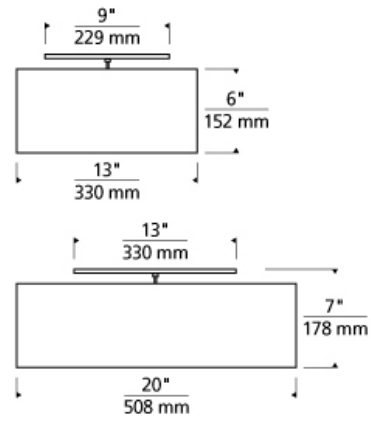

FLUSH & SEMI-FLUSH MOUNT

Mulberry Ceiling LED T20

DESCRIPTION

Square fabric flush mount. Glass diffuser provides a glare-free wash of light highlighted with satin nickel detail. Available in two sizes and two lamp configurations. Small version rated for (2) 60w max, E26 medium based lamps. Large version rated for (4) 60w max, E26 medium based lamps. Both available with LED option which includes 37 watt, 730 delivered lumen, 3000K LED module. Dimmable with low-voltage electronic dimmer.

INSTALLATION

This product can mount to either a 4" square electrical box with round plaster ring or an octagonal electrical box (not included).

WEIGHT

5-6lb / 2.27-2.72kg ±

white

desert clay

white

ORDERING INFORMATION

700TDMULFM	SHAPE OR SIZE	COLOR	FINISH	LAMP
L	LARGE	C DESERT CLAY	S SATIN NICKEL	NO LAMP
S	SMALL	W WHITE		-LED830 LED 80 CRI 3000K 120V
				-LED830-277 LED 80 CRI 3000K 277V

TECH LIGHTING®

7400 Linder Avenue
Skokie, Illinois 60077