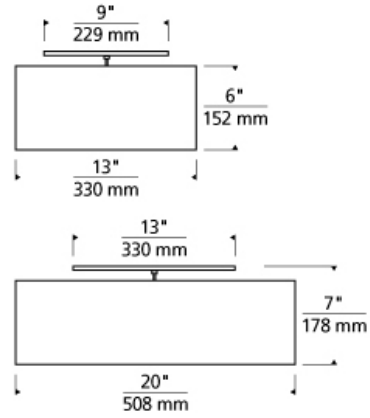

FLUSH & SEMI-FLUSH MOUNT

Mulberry Ceiling LED T20

DESCRIPTION

Round fabric flush mount. Glass diffuser provides a glare-free wash of light highlighted with satin nickel detail. Available in two sizes and two lamp configurations. Small version rated for (2) 60w max, E26 medium based lamps. Large version rated for (4) 60w max, E26 medium based lamps. Both available with LED option which includes 37 watt, 730 delivered lumen, 3000K LED module. Dimmable with low-voltage electronic dimmer.

INSTALLATION

This product can mount to either a 4" square electrical box with round plaster ring or an octagonal electrical box (not included).

WEIGHT

5-6lb / 2.27-2.72kg ±

white

desert clay

white

ORDERING INFORMATION

700TDMULFM	SHAPE OR SIZE	COLOR	FINISH	LAMP
L	LARGE	C DESERT CLAY	S SATIN NICKEL	NO LAMP
S	SMALL	W WHITE		-LED830 LED 80 CRI 3000K 120V
				-LED830-277 LED 80 CRI 3000K 277V

TECH LIGHTING®

7400 Linder Avenue
Skokie, Illinois 60077