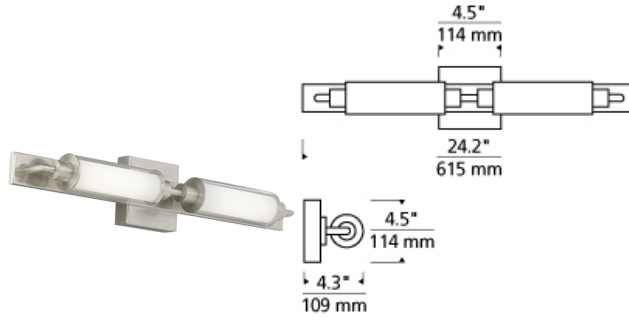

BATH COLLECTION

Morrison Bath LED T20

DESCRIPTION

Dual tubes of light are suspended by detailed industrial metal brackets in the contemporary Morrison bath light fixture from Tech Lighting. Available in both glass and acrylic versions. Includes 12 watt, 750 net lumen, 3000K LED modules. Dimmable with low-voltage electronic dimmer. May be mounted horizontally or vertically.

INSTALLATION

This product can mount to either a 4" square electrical box with round plaster ring or an octagonal electrical box. May be mounted horizontally or vertically. For wall mount use only.

WEIGHT

3.5-4lb / 1.59-1.81kg ±

clear glass

bronze

chrome

satin nickel

ORDERING INFORMATION

700BCMOR COLOR	FINISH	LAMP
Y CLEAR ACRYLIC	Z ANTIQUE BRONZE	-LED830 LED 80 CRI 3000K 120V
C CLEAR GLASS	C CHROME	-LED830-277 LED 80 CRI 3000K 277V
	S SATIN NICKEL	