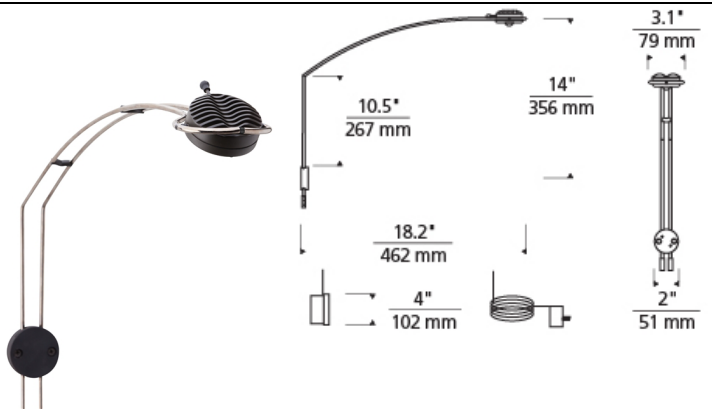

LOW - VOLTAGE HEADS

Mona Lisa Picture Light LED T20

DESCRIPTION

Specially designed for use in gallery applications, a high-powered LED module offers impressive output while maintaining high color reproduction qualities including 90+ CRI values. Most importantly, the LED light source eliminates harmful ultraviolet wavelengths common in standard halogen lamps. Head pivots 330 degrees to easily direct the beam. 7 watt, 460 net lumens. 40° optic. 50" x 50" max recommended picture dimension. Plug in version includes an integrated on/off switch and slide dimming control located on plug as standard. J-box mount version dimmable with low-voltage electronic dimmer.

WEIGHT

0.94lb / 0.43kg ±

ORDERING INFORMATION

700DEM-NLS	SHAPE OR SIZE	FINISH	LAMP
CP	J-BOX MOUNT	Z ANTIQUE / POLISHED BRONZE	-LED835 LED 3500K 80 CRI 120V
PL	PLUG-IN	S SATIN / POLISHED NICKEL	-LED927 LED 2700K 90 CRI 120V