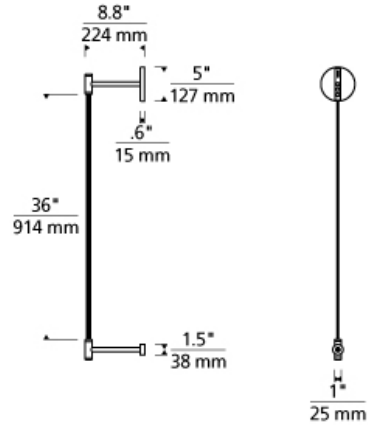

## DESCRIPTION

The Aged Brass ModernRail Wall light by Tech Lighting showcases the sophistication of ModernRail but with all of the simplicity of an elegant wall sconce. This Aged Brass ModernRail pendant features optional frosted opal glass globes or cylinders that gracefully wrap around the center rail allowing light to illuminate generously into surrounding spaces. Scaling at 36" in length and 12.8" in diameter this gorgeous pendant is ideal for hallways, foyers and bedrooms. The integrated LED globes or cylinders are fully dimmable to create the desired ambiance in your unique space. With its classic Aged Brass finish and uniquely crafted design the ModernRail Wall light is sure to add a touch of sophistication to any space. Ships with (8) 24 volt, 3 watt, 220 delivered lumens (1760 total delivered lumens), 2700K, integrated LED modules. Dimmable with low-voltage electronic dimmer. Remote Power Supply version T24.

## WEIGHT

4.5-6.5lb / 2.04-2.95kg ±

glass orbs

glass cylinders