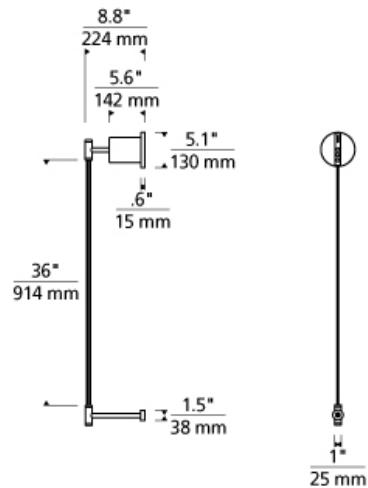

## DESCRIPTION

The Aged Brass ModernRail Wall light by Tech Lighting showcases the sophistication of ModernRail but with all of the simplicity of an elegant wall sconce. This Aged Brass ModernRail pendant features optional frosted opal glass globes or cylinders that gracefully wrap around the center rail allowing light to illuminate generously into surrounding spaces. Scaling at 36" in length and 12.8" in diameter this gorgeous pendant is ideal for hallways, foyers and bedrooms. The integrated LED globes or cylinders are fully dimmable to create the desired ambiance in your unique space. With its classic Aged Brass finish and uniquely crafted design the ModernRail Wall light is sure to add a touch of sophistication to any space. Ships with (8) 24 volt, 3 watt, 220 delivered lumens (1760 total delivered lumens), 2700K, integrated LED modules. Dimmable with low-voltage electronic dimmer. Remote Power Supply version T24.

## WEIGHT

4.5-6.5lb / 2.04-2.95kg ±

glass orbs

glass cylinders