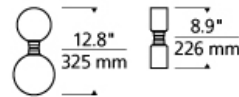

## WEIGHT

4.5-6.5lb / 2.04-2.95kg ±

glass orbs

glass cylinders