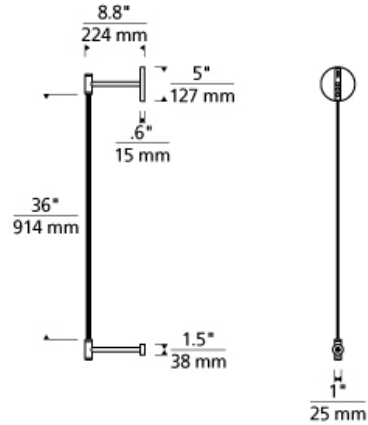

ModernRail Wall LED

DESCRIPTION

The Aged Brass ModernRail Wall light by Tech Lighting showcases the sophistication of ModernRail but with all of the simplicity of an elegant wall sconce. This Aged Brass ModernRail pendant features optional frosted opal glass globes or cylinders that gracefully wrap around the center rail allowing light to illuminate generously into surrounding spaces. Scaling at 36" in length and 12.8" in diameter this gorgeous pendant is ideal for hallways, foyers and bedrooms. The integrated LED globes or cylinders are fully dimmable to create the desired ambiance in your unique space. With its classic Aged Brass finish and uniquely crafted design the ModernRail Wall light is sure to add a touch of sophistication to any space. Ships with (8) 24 volt, 3 watt, 220 delivered lumens (1760 total delivered lumens), 2700K, integrated LED modules. Dimmable with low-voltage electronic dimmer. Remote Power Supply version T24.

WEIGHT

4.5-6.5lb / 2.04-2.95kg ±

glass orbs

glass cylinders

ORDERING INFORMATION

700MDWS3 COLOR

- C GLASS CYLINDERS
- G GLASS ORBS

FINISH