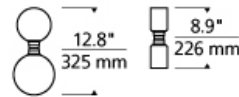

## WEIGHT

6.5-6.5lb / 2.95-2.95kg ±

glass orbs

glass cylinders