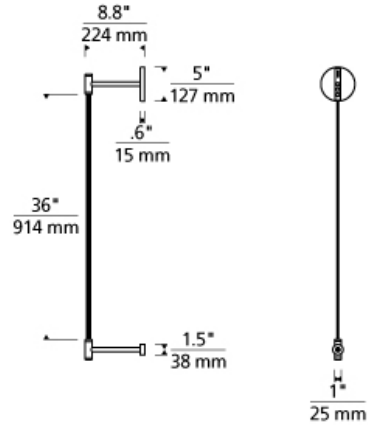

## DESCRIPTION

The Aged Brass ModernRail Wall light by Tech Lighting showcases the sophistication of ModernRail but with all of the simplicity of an elegant wall sconce. This Aged Brass ModernRail pendant features optional frosted opal glass globes or cylinders that gracefully wrap around the center rail allowing light to illuminate generously into surrounding spaces. Scaling at 36" in length and 12.8" in diameter this gorgeous pendant is ideal for hallways, foyers and bedrooms. The integrated LED globes or cylinders are fully dimmable to create the desired ambiance in your unique space. With its classic Aged Brass finish and uniquely crafted design the ModernRail Wall light is sure to add a touch of sophistication to any space. Ships with (8) 24 volt, 3 watt, 220 delivered lumens (1760 total delivered lumens), 3000K, integrated LED modules. Dimmable with most LED compatible ELV and TRIAC dimmers. Remote Power Supply version T24.

## WEIGHT

6.5-6.5lb / 2.95-2.95kg ±

glass orbs

glass cylinders