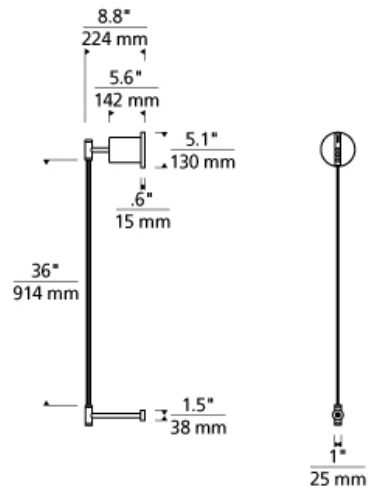

## DESCRIPTION

The Aged Brass ModernRail Wall light by Tech Lighting showcases the sophistication of ModernRail but with all of the simplicity of an elegant wall sconce. This Aged Brass ModernRail pendant features optional frosted opal glass globes or cylinders that gracefully wrap around the center rail allowing light to illuminate generously into surrounding spaces. Scaling at 36" in length and 12.8" in diameter this gorgeous pendant is ideal for hallways, foyers and bedrooms. The integrated LED globes or cylinders are fully dimmable to create the desired ambiance in your unique space. With its classic Aged Brass finish and uniquely crafted design the ModernRail Wall light is sure to add a touch of sophistication to any space. Ships with (8) 24 volt, 3 watt, 220 delivered lumens (1760 total delivered lumens), 3000K, integrated LED modules. Dimmable with most LED compatible ELV and TRIAC dimmers. Remote Power Supply version T24.

## WEIGHT

6.5-6.5lb / 2.95-2.95kg ±

glass orbs

glass cylinders