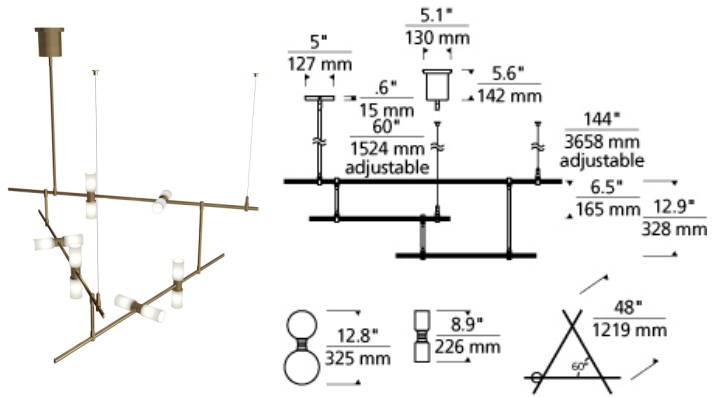

ModernRail Chandelier 2

LED T20

DESCRIPTION

The Aged Brass ModernRail Chandelier by Tech Lighting is uniquely different in that it offers a modern take on the classic low-voltage rail system. This Aged Brass ModernRail Chandelier adds depth and height to what was historically a linear design and can be customized with either frosted opal glass orbs or sleek contemporary cylinders. Scaling at 48" in length this grand chandelier is ideal for dining rooms, living rooms and home office spaces. The integrated LED globes or cylinders are fully dimmable to create the desired ambiance in your unique space. With its classic Aged Brass finish and uniquely crafted design the ModernRail Chandelier is sure to add a touch of sophistication to any space. Each kit comes complete with everything needed to install the ModernRail system. Ships with (12) 6 up/down & 6 horizontal 24 volt 3 watt, 220 delivered lumens (2640 total delivered lumens), 2700K, integrated LED modules. Dimmable with low-voltage electronic dimmer. Ships with 78" of field cuttable aircraft cable, (2) 6" stems and (4) 12" stems in coordinating finish. Remote Power Supply version T24.

WEIGHT

5.5-7lb / 2.49-3.18kg ±

glass cylinders

glass orbs

ORDERING INFORMATION

700MDCH COLOR

- C GLASS CYLINDERS
- G GLASS ORBS

FINISH