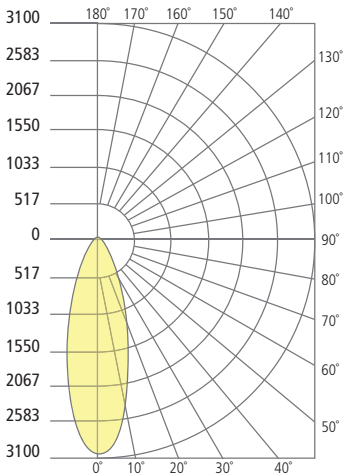

* Visit techlighting.com for specific warranty limitations and details.

ORDERING INFORMATION

700OAMDED	CRI	COLOR TEMPERATURE	LENGTH (A)	BEAM SPREAD	FINISH	INPUT VOLTAGE	OPTION
	9 90 CRI	27 2700K	10 10"	20 20°	Z BRONZE	12 12 VOLT*	CONCRETE MOUNT
		30 3000K	14 14"	30 30°	H CHARCOAL		ST STAKE MOUNT
		35 3500K	20 20"	40 40°			
		40 4000K	26 26"	60 60°			

*REQUIRES 12V REMOTE TRANSFORMER

MODE SPLIT OUTDOOR PATH/FLOOD

Mode Split Path/Flood

PHOTOMETRICS*

*For latest photometrics, please visit www.techlighting.com/OUTDOOR

MODE 20° PATH

Total Lumen Output: 997
 Total Power: 16.2
 Luminaire Efficacy: 62
 Color Temp: 3000K
 CRI: 90+
 BUG Rating: BI-U0-G0

MODE 30° PATH

Total Lumen Output: 1092
 Total Power: 16.2
 Luminaire Efficacy: 67
 Color Temp: 3000K
 CRI: 90+
 BUG Rating: B2-U0-G0

MODE 40° PATH

Total Lumen Output: 1173
 Total Power: 16.2
 Luminaire Efficacy: 72
 Color Temp: 3000K
 CRI: 90+
 BUG Rating: B2-U0-G0

MODE 60° PATH

Total Lumen Output: 1235
 Total Power: 16.2
 Luminaire Efficacy: 76
 Color Temp: 3000K
 CRI: 90+
 BUG Rating: B2-U1-G0

PROJECT INFO

FIXTURE TYPE & QUANTITY

JOB NAME & INFO

NOTES

GENERATION BRANDS