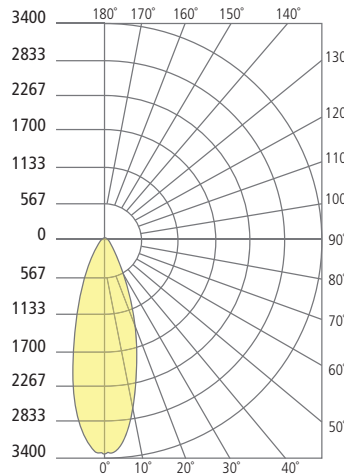

*REQUIRES 12V REMOTE TRANSFORMER

MODE SPLIT OUTDOOR PATH/FLOOD

Mode Split Path/Flood

PHOTOMETRICS*

*For latest photometrics, please visit www.techlighting.com/OUTDOOR

MODE 20° PATH

Total Lumen Output: 997
 Total Power: 16.2
 Luminaire Efficacy: 62
 Color Temp: 3000K
 CRI: 90+
 BUG Rating: BI-U0-G0

MODE 30° PATH

Total Lumen Output: 1092
 Total Power: 16.2
 Luminaire Efficacy: 67
 Color Temp: 3000K
 CRI: 90+
 BUG Rating: B2-U0-G0

MODE 40° PATH

Total Lumen Output: 1173
 Total Power: 16.2
 Luminaire Efficacy: 72
 Color Temp: 3000K
 CRI: 90+
 BUG Rating: B2-U0-G0

MODE 60° PATH

Total Lumen Output: 1235
 Total Power: 16.2
 Luminaire Efficacy: 76
 Color Temp: 3000K
 CRI: 90+
 BUG Rating: B2-U1-G0

PROJECT INFO

FIXTURE TYPE & QUANTITY

JOB NAME & INFO

NOTES

GENERATION BRANDS