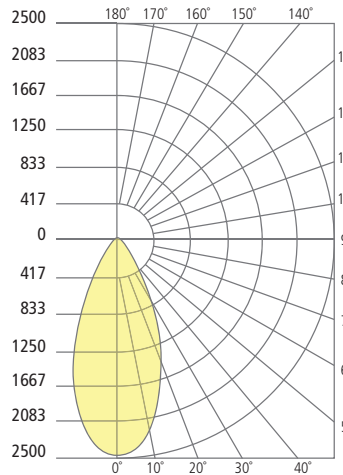

*REQUIRES 12V REMOTE TRANSFORMER

MODE SPLIT OUTDOOR PATH/FLOOD

Mode Split Path/Flood

PHOTOMETRICS*

*For latest photometrics, please visit www.techlighting.com/OUTDOOR

MODE 20° PATH

Total Lumen Output: 997
 Total Power: 16.2
 Luminaire Efficacy: 62
 Color Temp: 3000K
 CRI: 90+
 BUG Rating: BI-U0-G0

MODE 30° PATH

Total Lumen Output: 1092
 Total Power: 16.2
 Luminaire Efficacy: 67
 Color Temp: 3000K
 CRI: 90+
 BUG Rating: B2-U0-G0

MODE 40° PATH

Total Lumen Output: 1173
 Total Power: 16.2
 Luminaire Efficacy: 72
 Color Temp: 3000K
 CRI: 90+
 BUG Rating: B2-U0-G0

MODE 60° PATH

Total Lumen Output: 1235
 Total Power: 16.2
 Luminaire Efficacy: 76
 Color Temp: 3000K
 CRI: 90+
 BUG Rating: B2-U1-G0

PROJECT INFO

FIXTURE TYPE & QUANTITY

JOB NAME & INFO

NOTES

GENERATION BRANDS