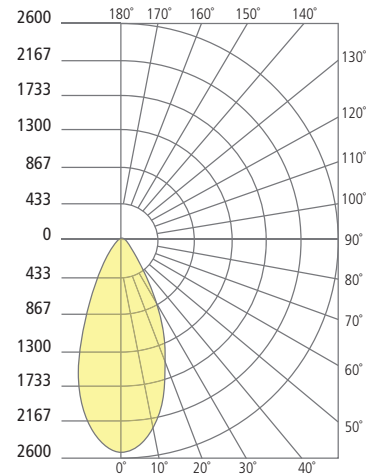

MODE 30° PATH

Total Lumen Output: 1092
 Total Power: 16.2
 Luminaire Efficacy: 67
 Color Temp: 3000K
 CRI: 90+
 BUG Rating: B2-U0-G0

MODE 40° PATH

Total Lumen Output: 1173
 Total Power: 16.2
 Luminaire Efficacy: 72
 Color Temp: 3000K
 CRI: 90+
 BUG Rating: B2-U0-G0

MODE 60° PATH

Total Lumen Output: 1235
 Total Power: 16.2
 Luminaire Efficacy: 76
 Color Temp: 3000K
 CRI: 90+
 BUG Rating: B2-U1-G0

PROJECT INFO

FIXTURE TYPE & QUANTITY

JOB NAME & INFO

NOTES

GENERATION BRANDS