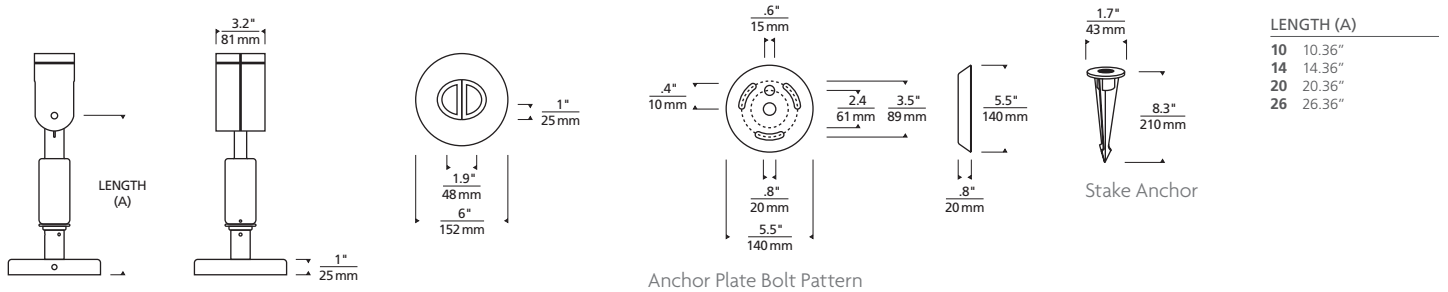

MODE SPLIT OUTDOOR PATH/FLOOD

Mode Split Path/Flood

PHOTOMETRICS*

*For latest photometrics, please visit www.techlighting.com/OUTDOOR

MODE 20° PATH

Total Lumen Output: 997
Total Power: 16.2
Luminaire Efficacy: 62
Color Temp: 3000K
CRI: 90+
BUG Rating: BI-U0-G0

MODE 30° PATH

Total Lumen Output: 1092
Total Power: 16.2
Luminaire Efficacy: 67
Color Temp: 3000K
CRI: 90+
BUG Rating: B2-U0-G0

MODE 40° PATH

Total Lumen Output: 1173
Total Power: 16.2
Luminaire Efficacy: 72
Color Temp: 3000K
CRI: 90+
BUG Rating: B2-U0-G0

MODE 60° PATH

Total Lumen Output: 1235
Total Power: 16.2
Luminaire Efficacy: 76
Color Temp: 3000K
CRI: 90+
BUG Rating: B2-U1-G0