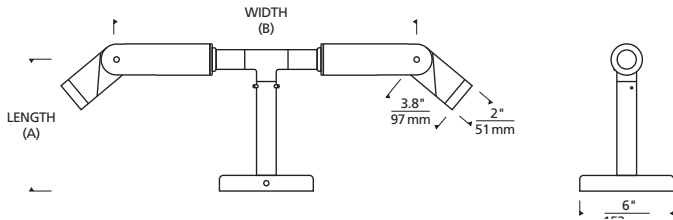

Mode features

- 185° tilt adjustment and 359° rotation for wide aiming flexibility
- Lockable
- Angle markers for consistent and precise aiming
- IP65 rated with marine-grade powder coat finishes
- Multiple stem lengths

ORDERING INFORMATION

7000AMDEA	CRI	COLOR TEMPERATURE	LENGTH (A)	WIDTH (B)	BEAM SPREAD	FINISH	INPUT VOLTAGE	OPTION
	9 90 CRI	27 2700K	4 4"	19 19"	20 20°	Z BRONZE	12 12 VOLT*	CONCRETE MOUNT
		30 3000K	8 8"	29 29"	30 30°	H CHARCOAL		ST STAKE MOUNT
		35 3500K	14 14"		40 40°			
		40 4000K	20 20"		60 60°			

*REQUIRES 12V REMOTE TRANSFORMER

MODE DUAL OUTDOOR PATH/FLOOD

LENGTH (A)	WIDTH (B)
4 4.4"	19 19.2"
8 8.4"	29 29.2"
14 14.4"	
20 20.4"	

Mode Dual Path/Flood

Anchor Plate Bolt Pattern

PHOTOMETRICS*

*For latest photometrics, please visit www.techlighting.com/OUTDOOR