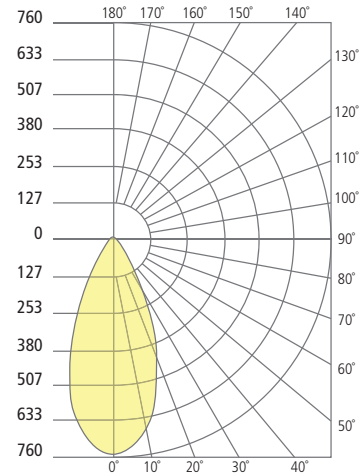

ORDERING INFORMATION

7000AMDEA	CRI	COLOR TEMPERATURE	LENGTH (A)	WIDTH (B)	BEAM SPREAD	FINISH	INPUT VOLTAGE	OPTION
	9 90 CRI	27 2700K	4 4"	19 19"	20 20°	Z BRONZE	12 12 VOLT*	CONCRETE MOUNT
		30 3000K	8 8"	29 29"	30 30°	H CHARCOAL		ST STAKE MOUNT
		35 3500K	14 14"		40 40°			
		40 4000K	20 20"		60 60°			

*REQUIRES 12V REMOTE TRANSFORMER

MODE DUAL OUTDOOR PATH/FLOOD

LENGTH (A)	WIDTH (B)
4 4.4"	19 19.2"
8 8.4"	29 29.2"
14 14.4"	
20 20.4"	

Mode Dual Path/Flood

Anchor Plate Bolt Pattern

PHOTOMETRICS*

*For latest photometrics, please visit www.techlighting.com/OUTDOOR

MODE 20° DUAL

Total Lumen Output: 1304
 Total Power: 17.2
 Luminaire Efficacy: 76
 Color Temp: 3000K
 CRI: 90+
 BUG Rating: B1-U0-G0

MODE 30° DUAL

Total Lumen Output: 1422
 Total Power: 17.2
 Luminaire Efficacy: 83
 Color Temp: 3000K
 CRI: 90+
 BUG Rating: B2-U0-G0

MODE 40° DUAL

Total Lumen Output: 1560
 Total Power: 17.2
 Luminaire Efficacy: 91
 Color Temp: 3000K
 CRI: 90+
 BUG Rating: B2-U0-G0

MODE 60° DUAL

Total Lumen Output: 1448
 Total Power: 17.2
 Luminaire Efficacy: 84
 Color Temp: 3000K
 CRI: 90+
 BUG Rating: B1-U1-G0