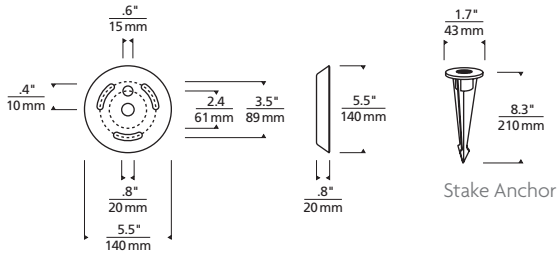

Mode features

- 185° tilt adjustment and 359° rotation for wide aiming flexibility
- Lockable
- Angle markers for consistent and precise aiming
- IP65 rated with marine-grade powder coat finishes
- Multiple stem lengths

ORDERING INFORMATION

7000AMDEA	CRI	COLOR TEMPERATURE	LENGTH (A)	WIDTH (B)	BEAM SPREAD	FINISH	INPUT VOLTAGE	OPTION
	9 90 CRI	27 2700K	4 4"	19 19"	20 20°	Z BRONZE	12 12 VOLT*	CONCRETE MOUNT
		30 3000K	8 8"	29 29"	30 30°	H CHARCOAL		ST STAKE MOUNT
		35 3500K	14 14"		40 40°			
		40 4000K	20 20"		60 60°			

*REQUIRES 12V REMOTE TRANSFORMER

MODE DUAL OUTDOOR PATH/FLOOD

LENGTH (A)	WIDTH (B)
4 4.4"	19 19.2"
8 8.4"	29 29.2"
14 14.4"	
20 20.4"	

Mode Dual Path/Flood

Anchor Plate Bolt Pattern

PHOTOMETRICS*

*For latest photometrics, please visit www.techlighting.com/OUTDOOR