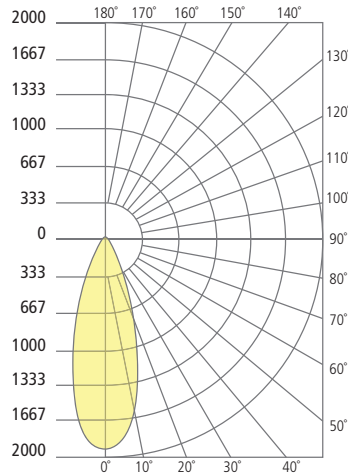

ORDERING INFORMATION

7000AMDEA	CRI	COLOR TEMPERATURE	LENGTH (A)	WIDTH (B)	BEAM SPREAD	FINISH	INPUT VOLTAGE	OPTION
	9 90 CRI	27 2700K	4 4"	19 19"	20 20°	Z BRONZE	12 12 VOLT*	CONCRETE MOUNT
		30 3000K	8 8"	29 29"	30 30°	H CHARCOAL		ST STAKE MOUNT
		35 3500K	14 14"		40 40°			
		40 4000K	20 20"		60 60°			

*REQUIRES 12V REMOTE TRANSFORMER

MODE DUAL OUTDOOR PATH/FLOOD

LENGTH (A)	WIDTH (B)
4 4.4"	19 19.2"
8 8.4"	29 29.2"
14 14.4"	
20 20.4"	

Mode Dual Path/Flood

Anchor Plate Bolt Pattern

PHOTOMETRICS*

*For latest photometrics, please visit www.techlighting.com/OUTDOOR

MODE 20° DUAL

Total Lumen Output: 1304
 Total Power: 17.2
 Luminaire Efficacy: 76
 Color Temp: 3000K
 CRI: 90+
 BUG Rating: B1-U0-G0

MODE 30° DUAL

Total Lumen Output: 1422
 Total Power: 17.2
 Luminaire Efficacy: 83
 Color Temp: 3000K
 CRI: 90+
 BUG Rating: B2-U0-G0