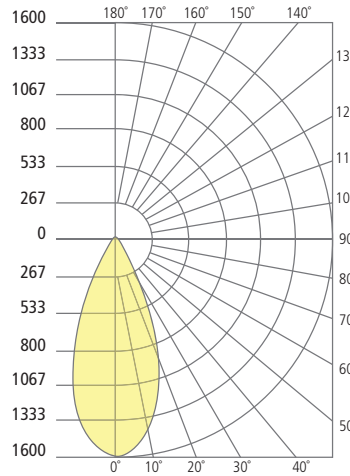

ORDERING INFORMATION

7000AMDEA	CRI	COLOR TEMPERATURE	LENGTH (A)	WIDTH (B)	BEAM SPREAD	FINISH	INPUT VOLTAGE	OPTION
	9 90 CRI	27 2700K	4 4"	19 19"	20 20°	Z BRONZE	12 12 VOLT*	CONCRETE MOUNT
		30 3000K	8 8"	29 29"	30 30°	H CHARCOAL		ST STAKE MOUNT
		35 3500K	14 14"		40 40°			
		40 4000K	20 20"		60 60°			

*REQUIRES 12V REMOTE TRANSFORMER

MODE DUAL OUTDOOR PATH/FLOOD

LENGTH (A)	WIDTH (B)
4 4.4"	19 19.2"
8 8.4"	29 29.2"
14 14.4"	
20 20.4"	

Mode Dual Path/Flood

Anchor Plate Bolt Pattern

PHOTOMETRICS*

*For latest photometrics, please visit www.techlighting.com/OUTDOOR

MODE 20° DUAL

Total Lumen Output: 1304
 Total Power: 17.2
 Luminaire Efficacy: 76
 Color Temp: 3000K
 CRI: 90+
 BUG Rating: B1-U0-G0

MODE 30° DUAL

Total Lumen Output: 1422
 Total Power: 17.2
 Luminaire Efficacy: 83
 Color Temp: 3000K
 CRI: 90+
 BUG Rating: B2-U0-G0

MODE 40° DUAL

Total Lumen Output: 1560
 Total Power: 17.2
 Luminaire Efficacy: 91
 Color Temp: 3000K
 CRI: 90+
 BUG Rating: B2-U0-G0

MODE 60° DUAL

Total Lumen Output: 1448
 Total Power: 17.2
 Luminaire Efficacy: 84
 Color Temp: 3000K
 CRI: 90+
 BUG Rating: B1-U1-G0