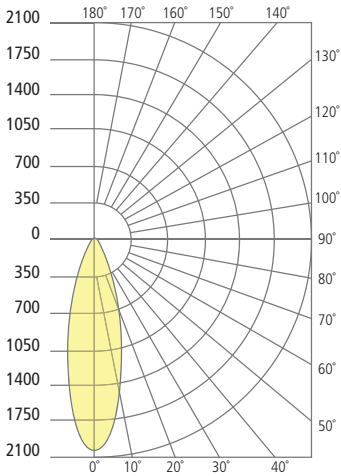

ORDERING INFORMATION

7000AMDEA	CRI	COLOR TEMPERATURE	LENGTH (A)	WIDTH (B)	BEAM SPREAD	FINISH	INPUT VOLTAGE	OPTION
	9 90 CRI	27 2700K	4 4"	19 19"	20 20°	Z BRONZE	12 12 VOLT*	CONCRETE MOUNT
		30 3000K	8 8"	29 29"	30 30°	H CHARCOAL		ST STAKE MOUNT
		35 3500K	14 14"		40 40°			
		40 4000K	20 20"		60 60°			

*REQUIRES 12V REMOTE TRANSFORMER

MODE DUAL OUTDOOR PATH/FLOOD

LENGTH (A)	WIDTH (B)
4 4.4"	19 19.2"
8 8.4"	29 29.2"
14 14.4"	
20 20.4"	

Mode Dual Path/Flood

Anchor Plate Bolt Pattern

PHOTOMETRICS*

*For latest photometrics, please visit www.techlighting.com/OUTDOOR

MODE 20° DUAL

Total Lumen Output: 1304
 Total Power: 17.2
 Luminaire Efficacy: 76
 Color Temp: 3000K
 CRI: 90+
 BUG Rating: B1-U0-G0

MODE 30° DUAL

Total Lumen Output: 1422
 Total Power: 17.2
 Luminaire Efficacy: 83
 Color Temp: 3000K
 CRI: 90+
 BUG Rating: B2-U0-G0