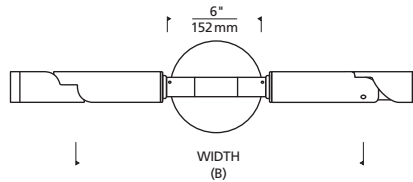

Mode features

- 185° tilt adjustment and 359° rotation for wide aiming flexibility
- Lockable
- Angle markers for consistent and precise aiming
- IP65 rated with marine-grade powder coat finishes
- Multiple stem lengths

SPECIFICATIONS

DELIVERED LUMENS	1560
WATTS	17.2
VOLTAGE	12V (Transformer sold separately)
DIMMING	MLV
LIGHT DISTRIBUTION	Symmetric
OPTICS	20°, 30°, 40°, and 60°
MOUNTING OPTIONS	Bolt or Stake
CCT	2700K, 3000K, 3500K or 4000K
CRI	90+
COLOR BINNING	3-Step
BUG RATING	B1-U0-G0 (20° Optic)
DARK SKY	Non-Compliant
WET LISTED	IP65
GENERAL LISTING	ETL
CALIFORNIA TITLE 24	Can be used to comply with CEC 2016 Title 24 Part 6 for outdoor use. Registration with CEC Appliance Database not required.
START TEMP	-30°C
FIELD SERVICEABLE LED	Yes
CONSTRUCTION	Aluminum
HARDWARE	Stainless Steel
FINISH	Marine Grade Powder Coat
LED LIFETIME	L70; 50,000 Hours
WARRANTY*	5 years

ORDERING INFORMATION

7000AMDEA	CRI	COLOR TEMPERATURE	LENGTH (A)	WIDTH (B)	BEAM SPREAD	FINISH	INPUT VOLTAGE	OPTION
	9 90 CRI	27 2700K	4 4"	19 19"	20 20°	Z BRONZE	12 12 VOLT*	CONCRETE MOUNT
		30 3000K	8 8"	29 29"	30 30°	H CHARCOAL		ST STAKE MOUNT
		35 3500K	14 14"		40 40°			
		40 4000K	20 20"		60 60°			

*REQUIRES 12V REMOTE TRANSFORMER

MODE DUAL OUTDOOR PATH/FLOOD

LENGTH (A)	WIDTH (B)
4 4.4"	19 19.2"
8 8.4"	29 29.2"
14 14.4"	
20 20.4"	

Mode Dual Path/Flood

Anchor Plate Bolt Pattern

PHOTOMETRICS*

*For latest photometrics, please visit www.techlighting.com/OUTDOOR