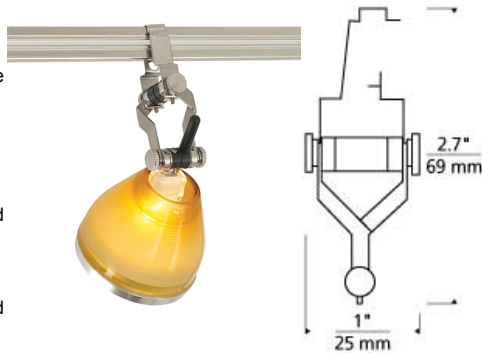

# LOW - VOLTAGE HEADS

## MO-Pivot Head T20

### DESCRIPTION

The Mo-Pivot head and display light by Tech Lighting features a 220° swivel head allowing for a highly precise light beam. Once mounted to the MonoRail system this highly functional display head pivots on a vertical and horizontal axes. The Mo-Pivot can be quickly customized by adding one of our compatible decorative accessories and/or optical controls. Further customize the Mo-Pivot sconce to fit your special space by choosing from one of two on-trend finishes, antique bronze and satin nickel. All lamping options available by Tech Lighting are fully dimmable to create the desired ambiance in your unique space. Head swivels 220°, pivots on vertical and horizontal axes. Specify for low-voltage, MR16 of up to 75 watts (lamp sold separately). For MonoRail system only.