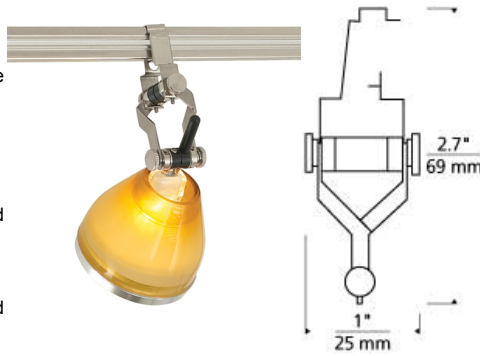

LOW - VOLTAGE HEADS

MO-Pivot Head T20

DESCRIPTION

The Mo-Pivot head and display light by Tech Lighting features a 220° swivel head allowing for a highly precise light beam. Once mounted to the MonoRail system this highly functional display head pivots on a vertical and horizontal axes. The Mo-Pivot can be quickly customized by adding one of our compatible decorative accessories and/or optical controls. Further customize the Mo-Pivot sconce to fit your special space by choosing from one of two on-trend finishes, antique bronze and satin nickel. All lamping options available by Tech Lighting are fully dimmable to create the desired ambiance in your unique space. Head swivels 220°, pivots on vertical and horizontal axes. Specify for low-voltage, MR16 of up to 75 watts (lamp sold separately). For MonoRail system only.

ACCESSORIES & OPTICAL CONTROLS

Backlight Shield, Barndoors, Cone Glass Shield, Lil Wok Shade, Round Glass Shield, Snap Louver Lens Holder

WEIGHT

0.1lb / 0.05kg ±

bare with backlight shield accessory with round glass shield accessory