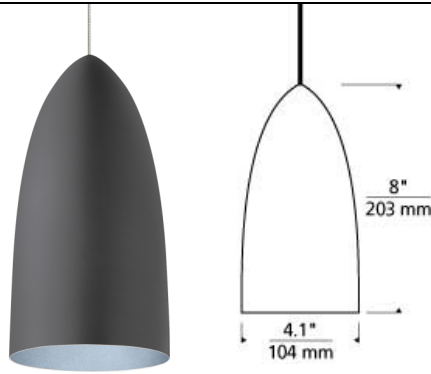

Mini Signal Pendant LED SORAA T20

DESCRIPTION

Inspired by vintage automobile styling of the 1940s, spun metal shades with rubberized paint create a flawlessly smooth look that also offers an unexpected metallic texture and color when viewed from below. Rated for (1) 50w max, Halogen MR16 lamp or LED 8 watt low-voltage GU5.3 base 95 CRI 3000K LED MR16 lamp and 6' of field-cutttable suspension cable. For use with 24 volt transformer, add suffix '-24' to item number. (LED lamp option is not compatible with 24 volt transformers). Works with SORAA.

ACCESSORIES & OPTICAL CONTROLS

Fusion Jack Swag Hook

WEIGHT

1-1.5lb / 0.45-0.68kg ±

rubberized gray/blue

rubberized gray/copper

rubberized gray/gold

rubberized gray/platinum