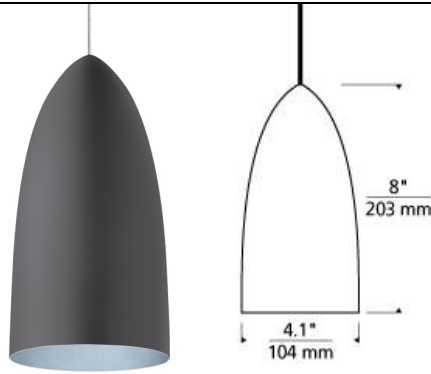

Mini Signal Pendant LED ✿ SORAA T20

DESCRIPTION

The Mini-Signal Pendant light by Tech Lighting is a pleasant nod to the vintage automobile styling of the 1940s. The rubberized spun metal shade creates a smooth finished look while the contemporary metallic paint finishes offer a sophisticated modern-day design touch when viewed from below. Mini-Signal is available in two exterior finishes and four interior paint finishes making it highly adaptable to a wide range of interior spaces. Scaling at 7.2" in length and 4.1" in width the Mini-Signal is modest in size making it ideal for clustering, task lighting, or even children's room lighting. Rounding out this vintage inspired light collection is the Signal Grande and Signal Pendant, simply search for Mini-Signal to find its closest relatives. Available lamping options include energy efficient LED and no-lamp. all lamping options, with the exception of no-lamp, are fully-dimmable to create the desired ambiance in your special space. Rated for (1) 50w max, Halogen MR16 lamp or LED 8 watt low-voltage GU5.3 base 95 CRI 3000K LED MR16 lamp and 6' of field-cutable suspension cable. For use with 24 volt transformer, add suffix '-24' to item number. (LED lamp option is not compatible with 24 volt transformers). Works with SORAA.

ACCESSORIES & OPTICAL CONTROLS

Fusion Jack Swag Hook

WEIGHT

1-1.5lb / 0.45-0.68kg ±

ORDERING INFORMATION

700	SYSTEM	SIGM	COLOR	FINISH	LAMP
FJ	FREEJACK		YU RUBBERIZED GRAY/BLUE	S SATIN NICKEL	NO LAMP
MP	MONOPOINT		YP RUBBERIZED GRAY/COPPER		-LED930
MO	MONORAIL		YG RUBBERIZED GRAY/GOLD		-LED930 12 VOLT LED 95 CRI 3000K
MO2	TWO-CIRCUIT MONORAIL		YL RUBBERIZED GRAY/PLATINUM		-24 24 VOLT HALOGEN
			WU RUBBERIZED WHITE/BLUE		
			WP RUBBERIZED WHITE/COPPER		
			WG RUBBERIZED WHITE/GOLD		
			WL RUBBERIZED WHITE/PLATINUM		