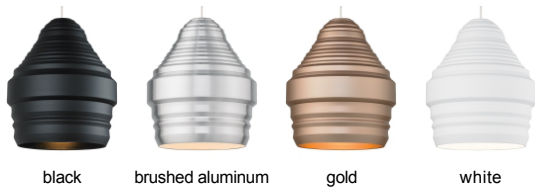

LOW - VOLTAGE PENDANTS

Mini Ryker Pendant LED SORRA T20

DESCRIPTION

The Mini Ryker pendant light by Tech Lighting is elegantly simple yet multifaceted. The complex scale and silhouette combine to give you a fresh take on a large, warehouse-inspired design. The spun metal shade's crisp inflections are softened by a matte rubberized finish to complete the modern industrial aesthetic. This large pendant scales at 11.1" in length and 9.5" in diameter making it ideal for bathroom lighting, dining room lighting and kitchen island lighting. Available lamping options include a fully-dimmable energy efficient LED or no-lamp, leaving you the option to light this fixture with your preferred lamping. Rated for (1) low-voltage, 50 watt (Lamp Not Included). LED includes 12 volt 8 watt, 310 gross lumens, 3000K, replacable SORRA LED MR16 lamp. Dimmable with low-voltage electronic or magnetic dimmer (based on the transformer). Ships with six feet of field-cuttable cable. Works with SORAA.

INSTALLATION

Socket terminates with FreeJack male connector, which may be installed into a system connector. Elements ordered with a system prefix include a connector for that system.

ACCESSORIES & OPTICAL CONTROLS

Swag Hook

ORDERING INFORMATION

700	SYSTEM	RYK	COLOR	FINISH	LAMP
FJ	FREEJACK		B BLACK	S SATIN NICKEL	NO LAMP
KL	KABLE LITE		A BRUSHED ALUMINUM		-LED930 12 VOLT LED 90 CRI 3000K
MP	MONOPOINT		G GOLD		
MO	MONORAIL		W WHITE		
MO2	TWO-CIRCUIT MONORAIL				