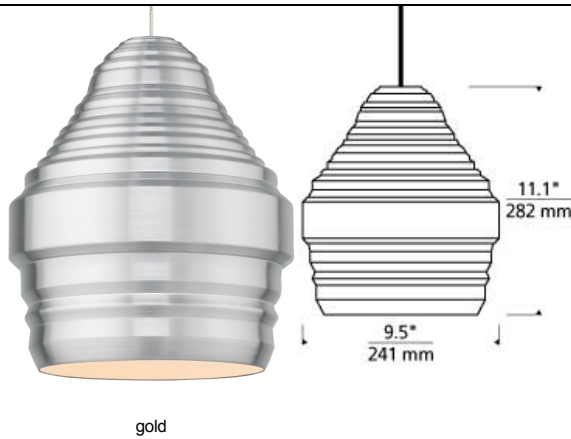

LOW - VOLTAGE PENDANTS

Mini Ryker Pendant LED SORRA T20

DESCRIPTION

The Mini Ryker pendant light by Tech Lighting is elegantly simple yet multifaceted. The complex scale and silhouette combine to give you a fresh take on a large, warehouse-inspired design. The spun metal shade's crisp inflections are softened by a matte rubberized finish to complete the modern industrial aesthetic. This large pendant scales at 11.1" in length and 9.5" in diameter making it ideal for bathroom lighting, dining room lighting and kitchen island lighting. Available lamping options include a fully-dimmable energy efficient LED or no-lamp, leaving you the option to light this fixture with your preferred lamping. Rated for (1) low-voltage, 50 watt (Lamp Not Included). LED includes 12 volt 8 watt, 310 gross lumens, 3000K, replacable SORRA LED MR16 lamp. Dimmable with low-voltage electronic or magnetic dimmer (based on the transformer). Ships with six feet of field-cuttable cable. Works with SORAA.

INSTALLATION

Socket terminates with FreeJack male connector, which may be installed into a system connector. Elements ordered with a system prefix include a connector for that system.

ACCESSORIES & OPTICAL CONTROLS