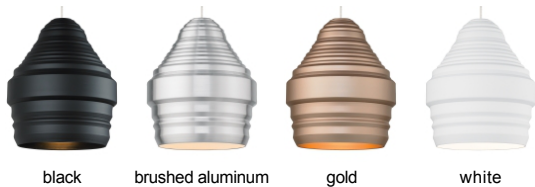

LOW - VOLTAGE PENDANTS

Mini Ryker Pendant LED SORAA T20

DESCRIPTION

The Mini Ryker pendant light by Tech Lighting is elegantly simple yet multifaceted. The complex scale and silhouette combine to give you a fresh take on a large, warehouse-inspired design. The spun metal shade's crisp inflections are softened by a matte rubberized finish to complete the modern industrial aesthetic. This large pendant scales at 11.1" in length and 9.5" in diameter making it ideal for bathroom lighting, dining room lighting and kitchen island lighting. Available lamping options include a fully-dimmable energy efficient LED or no-lamp, leaving you the option to light this fixture with your preferred lamping. Rated for (1) low-voltage, 50 watt (Lamp Not Included). LED includes 12 volt 8 watt, 310 gross lumens, 3000K, replacable SORRA LED MR16 lamp. Dimmable with low-voltage electronic or magnetic dimmer (based on the transformer). Ships with six feet of field-cuttable cable. Works with SORAA.

INSTALLATION

Socket terminates with FreeJack male connector, which may be installed into a system connector. Elements ordered with a system prefix include a connector for that system.

ACCESSORIES & OPTICAL CONTROLS

Swag Hook

black brushed aluminum gold white

ORDERING INFORMATION

700	SYSTEM	RYK	COLOR	FINISH	LAMP
FJ	FREEJACK		B BLACK	S SATIN NICKEL	NO LAMP
KL	KABLE LITE		A BRUSHED ALUMINUM		-LED930 12 VOLT LED 90 CRI 3000K
MP	MONOPOINT		G GOLD		
MO	MONORAIL		W WHITE		
MO2	TWO-CIRCUIT MONORAIL				