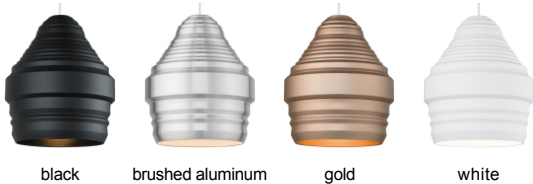

ACCESSORIES & OPTICAL CONTROLS

Swag Hook

ORDERING INFORMATION

700	SYSTEM	RYK	COLOR	FINISH	LAMP
FJ	FREEJACK		B BLACK	S SATIN NICKEL	NO LAMP
KL	KABLE LITE		A BRUSHED ALUMINUM		-LED930 12 VOLT LED 90 CRI 3000K
MP	MONOPOINT		G GOLD		
MO	MONORAIL		W WHITE		
MO2	TWO-CIRCUIT MONORAIL				

Note. MP includes 4" Round Flush Canopy.

TECH LIGHTING®
7400 Linder Avenue   T 847.410.4400
Skokie, Illinois 60077   F 847.410.4500

Tech Lighting, L.L.C.

700 ____ RYK _____

FIXTURE TYPE: _____

JOB NAME: _____

NOTES: _____

_____

_____