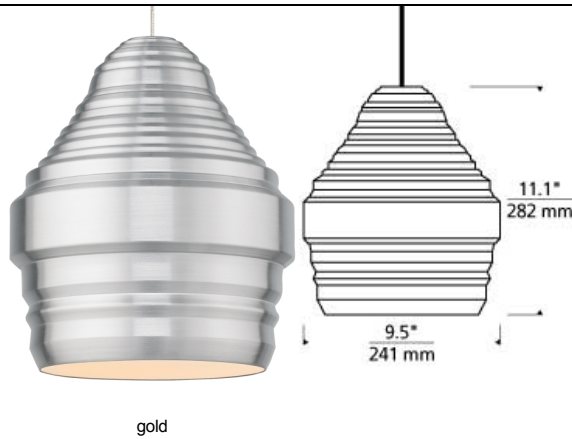

## Mini Ryker Pendant LED SORRA T20

### DESCRIPTION

The Mini Ryker pendant light by Tech Lighting is elegantly simple yet multifaceted. The complex scale and silhouette combine to give you a fresh take on a large, warehouse-inspired design. The spun metal shade's crisp inflections are softened by a matte rubberized finish to complete the modern industrial aesthetic. This large pendant scales at 11.1" in length and 9.5" in diameter making it ideal for bathroom lighting, dining room lighting and kitchen island lighting. Available lamping options include a fully-dimmable energy efficient LED or no-lamp, leaving you the option to light this fixture with your preferred lamping. Rated for (1) low-voltage, 50 watt (Lamp Not Included). LED includes 12 volt 8 watt, 310 gross lumens, 3000K, replacable SORRA LED MR16 lamp. Dimmable with low-voltage electronic or magnetic dimmer (based on the transformer). Ships with six feet of field-cuttable cable. Works with SORAA.