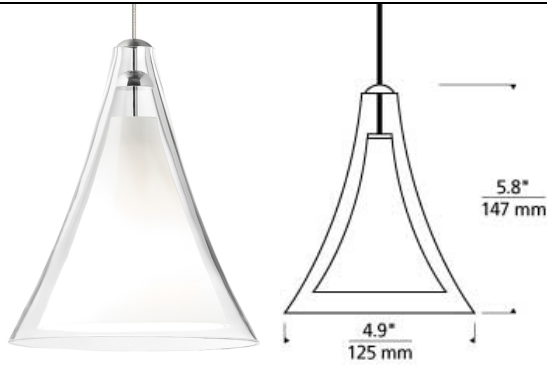

LOW - VOLTAGE PENDANTS

Mini Melrose II Pendant LED SORAA T20

DESCRIPTION

The Mini Melrose II pendant light from Tech Lighting features a graceful shape and conical inner diffuser. This modestly sized contemporary pendant boasts an artisanal crafted shade that adds dramatic impact without assertive size. To further compliment this contemporary styled pendant are three on trend color options along with three hardware finishes. Scaling at 5.8" in length and 4.9" in diameter this pendant is ideal for kitchen island task lighting, bedroom lighting flanking an end table and home office lighting. The Mini Melrose II ships with your choice of halogen or LED lamping, both options are fully dimmable to create the desired ambiance for your special space. Includes low-voltage, 35 watt halogen bi-pin lamp or 8 watt, 300 delivered lumen, 3000K replaceable LED SORAA® module and six feet of field-cuttable cable. Dimmable with low-voltage electronic or magnetic dimmer (based on the transformer). Works with SORAA.

ACCESSORIES & OPTICAL CONTROLS

SORAA® LED Bi-Pin Replacement Pendant Module, Swag Hook

WEIGHT

0.23lb / 0.1kg ±

clear

smoke

ORDERING INFORMATION

700	SYSTEM	MML	COLOR	FINISH	LAMP
FJ	FREEJACK		C CLEAR	Z ANTIQUE BRONZE	12 VOLT HALOGEN (T20)
KL	KABLE LITE		K SMOKE	C CHROME	-LEDS930 12 VOLT LED 90 CRI 3000K (T20/T24)
MP	MONOPOINT			S SATIN NICKEL	-24 24 VOLT HALOGEN
MO	MONORAIL				
MO2	TWO-CIRCUIT MONORAIL				