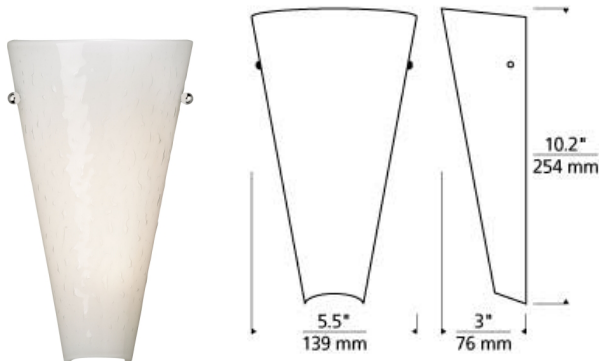

WALL COLLECTION

Mini Larkspur Wall LED FL ADA T20

DESCRIPTION

The Mini Larkspur Wall light by Tech Lighting features a cone shaped, slumped glass with rich color and textured like patterns. The Mini Larkspur is available in two contemporary colors, Beach Amber and Surf White and is available in three on-trend finishes. Scaling at 5.5" in width and 3" in length the Mini Larkspur Wall is ideal for bathroom lighting, hallway lighting and bedroom lighting flanking two end tables. Also included in the Larkspur family is the Larkspur Wall and Mini Larkspur Pendant simply search Mini Larkspur Wall to find its closest relatives. Available lamping options include energy efficient LED and no-lamp giving you the choice to light this fixture with your preferred lamping. LED lamping is fully-dimmable to create the desired ambiance in your unique space. Rated for (1) 40w max, G9 based lamp (Not Included). LED version includes 8 watt, 755 lumens, 2700K LED module. LED version dimmable with low-voltage electronic dimmer. ADA compliant.

beach amber

INSTALLATION

This product can mount to either a 4" square electrical box with round plaster ring or an octagonal electrical box (not included).

WEIGHT

1.6lb / 0.73kg ±

beach amber
antique bronze