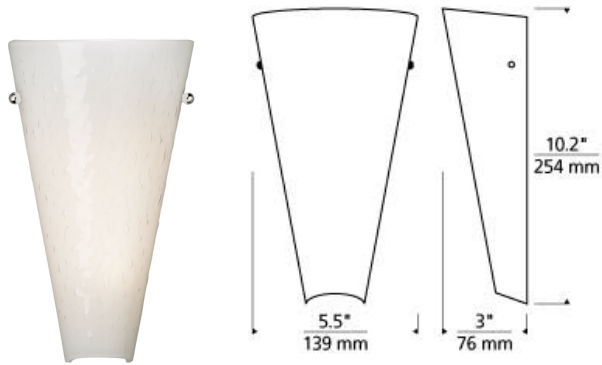

WALL COLLECTION

Mini Larkspur Wall

LED FL ADA T20

DESCRIPTION

Cone-shaped, slumped glass shade, rich with color and pattern. Provides ambient up-light. Rated for (1) 40w max, G9 based lamp (Not Included). LED version includes 8 watt, 755 lumens, 2700K LED module. LED version dimmable with low-voltage electronic dimmer. ADA compliant.

INSTALLATION

This product can mount to either a 4" square electrical box with round plaster ring or an octagonal electrical box (not included).

WEIGHT

1.6lb / 0.73kg ±

beach amber

beach amber
antique bronze