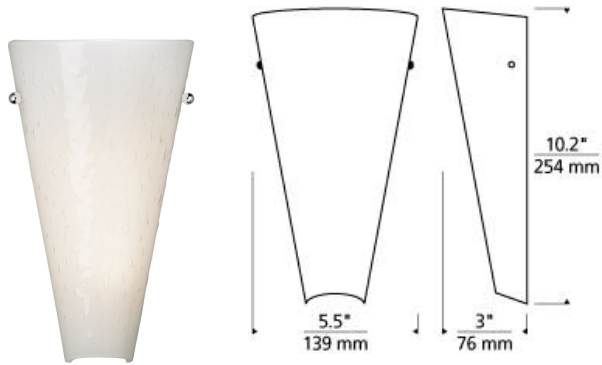

WALL COLLECTION

Mini Larkspur Wall LED FL ADA T20

DESCRIPTION

Cone-shaped, slumped glass shade, rich with color and pattern. Provides ambient up-light. Rated for (1) 40w max, G9 based lamp (Not Included). LED version includes 8 watt, 755 lumens, 2700K LED module. LED version dimmable with low-voltage electronic dimmer. ADA compliant.

INSTALLATION

This product can mount to either a 4" square electrical box with round plaster ring or an octagonal electrical box (not included).

WEIGHT

1.6lb / 0.73kg ±

beach amber

beach amber
antique bronze