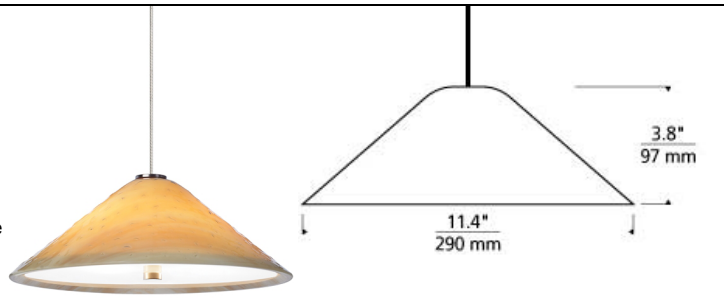

LOW - VOLTAGE PENDANTS

Mini Larkspur Pendant T20

DESCRIPTION

Fused and slumped plate glass shade, warm with color and pattern, highlighted with metal details. Glass disc diffuser provides glare free light. Includes two low-voltage, 35 watt halogen bi-pin lamps and six feet of field-cutable suspension cable.

INSTALLATION

Socket terminates with FreeJack male connector, which may be installed into a system connector. Elements ordered with a system prefix include a connector for that system.

ACCESSORIES & OPTICAL CONTROLS

Swag Hook

WEIGHT

4.63lb / 2.1kg ±

beach amber

ORDERING INFORMATION

700	SYSTEM	LRK	COLOR	FINISH	LAMP
FJ	FREEJACK		A BEACH AMBER	Z ANTIQUE BRONZE	12 VOLT HALOGEN (T20)
MP	MONOPOINT		S SAND	C CHROME	-24 24 VOLT HALOGEN
MO	MONORAIL			S SATIN NICKEL	
MO2	TWO-CIRCUIT MONORAIL				

Note: MP includes 4" Round Flush Canopy.

Chrome not offered on Monorail & Two-Circuit Monorail.

TECH LIGHTING®
7400 Linder Avenue   T 847.410.4400
Skokie, Illinois 60077   F 847.410.4500

Tech Lighting, L.L.C.

700 ____ LRK ____

FIXTURE TYPE: _____

JOB NAME: _____

NOTES: _____

_____

_____

©2018 Tech Lighting, L.L.C. All Rights Reserved. The "Tech Lighting" graphic is a registered trademark of Tech Lighting, L.L.C. Tech Lighting reserves the right to change specifications for product improvements without notification.