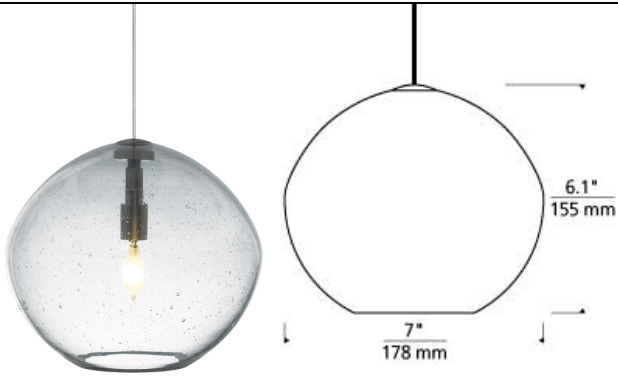

Mini Isla Pendant T20

DESCRIPTION

The Mini-Isla Pendant from Tech Lighting features a perfectly irregular organic hand blown round-shaped glass. Skilled artisans work to perfect the seeded technique that leaves hundreds of bubbles suspended within the glass. Adding a touch of charm and warmth to this contemporary glass pendant is the visible incandescent lamping. The Mini-Isla Pendant is available in five contemporary colors, each color further enhancing the unique features most noted to the Isla pendant. Scaling at 7.2" in length and 6.1" in width the Mini-Isla Pendant is modestly sized making it ideal for home bedroom lighting, closet lighting and kitchen island task lighting. Also available in the Isla collection is the complementary Isla Pendant, simply search for Mini-Isla to find its closest relatives. Available lamping options include energy efficient LED and no-lamp. All lamping options, with the exception of no-lamp, are fully-dimmable to create the desired ambiance in your special space. Includes (1) 35 watt low-voltage GY6.35 base frosted Xenon bi-pin lamp and 6' of field-cuttable suspension cable. For use with 24 volt transformer, add suffix -24 to item number.

WEIGHT

1.5-2lb / 0.68-0.91kg ±

clear

aqua

smoke

ORDERING INFORMATION

700	SYSTEM	ISLA	COLOR	FINISH	LAMP
FJ	FREEJACK		Q AQUA	Z ANTIQUE BRONZE	12 VOLT XENON (T20)
MP	MONOPOINT		C CLEAR	S SATIN NICKEL	-24 24 VOLT HALOGEN
MO	MONORAIL		K SMOKE		