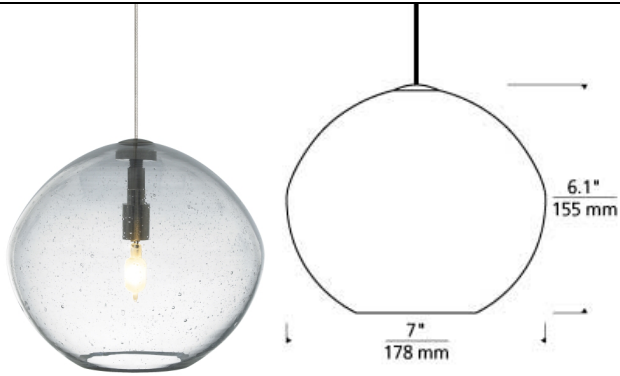

# Mini Isla Pendant T20

## DESCRIPTION

Irregular round-shaped glass with a hand blown organic seeded technique leaves hundreds of bubbles suspended within the glass. Includes (1) 35 watt low-voltage GY6.35 base frosted Xenon bi-pin lamp and 6' of field-cutable suspension cable. For use with 24 volt transformer, add suffix -24 to item number.

## WEIGHT

1.5-2lb / 0.68-0.91kg ±