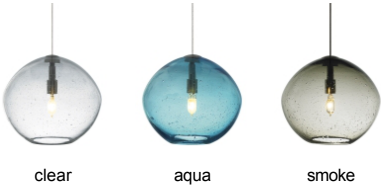

## DESCRIPTION

Irregular round-shaped glass with a hand blown organic seeded technique leaves hundreds of bubbles suspended within the glass. Includes (1) 35 watt low-voltage GY6.35 base frosted Xenon bi-pin lamp and 6' of field-cutable suspension cable. For use with 24 volt transformer, add suffix -24 to item number.

## ORDERING INFORMATION

700	SYSTEM	ISLA	COLOR	FINISH	LAMP
FJ	FREEJACK		Q AQUA	Z ANTIQUE BRONZE	12 VOLT XENON (T20)
MP	MONOPOINT		C CLEAR	S SATIN NICKEL	-24 24 VOLT HALOGEN
MO	MONORAIL		K SMOKE		

MP mount includes 4" Round Flush Canopy.