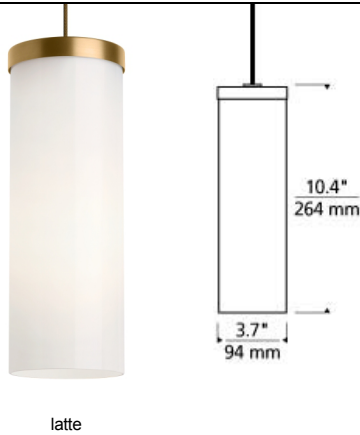

### DESCRIPTION

The Mini Hudson Pendant light by Tech Lighting is simply sophisticated featuring a clean pure design and adorning metal cap detail. Scaling at 3.7 inches in width and 10.4 inches in length the Mini Hudson Pendant is ideal for kitchen island task lighting, bedroom lighting and home office lighting. Take the Mini Hudson Pendant into other spaces by paring it with the Hudson Wall and Hudson Pendant also available from Tech Lighting. Available lamping options include LED or no-lamp allowing you the option to light this fixture with your preferred lamping. All lamping options are fully-dimmable to create the desired ambiance in your special space. For a list of compatible dimmers please refer to dimming chart for more information. Includes low-voltage, 50 watt halogen bi-pin lamp or 8 watt, 300 delivered lumen, 3000K, replaceable SORAA® LED module and six feet of field-cutable cable. Dimmable with low-voltage electronic or magnetic dimmer (based on the transformer). Works with SORAA.