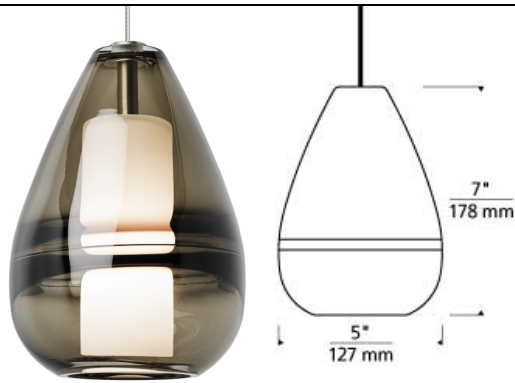

## Mini Ella Pendant LED SORAA T20

### DESCRIPTION

Elegant and sophisticated in design the Mini Ella pendant light by Tech Lighting is hand-blown into a perfectly sculpted teardrop-shaped glass shade. The organic glass features a unique thick extruding glass band. When lit, the serene beauty of this elegant pendant is enhanced by the contrast of the opal glass diffuser. With two modern color options, clear and smoke the Mini Ella exudes modern sophistication making it ideal for kitchen island task lighting, hallway lighting and bathroom lighting flanking a vanity. The Mini Ella comes with your choice of halogen or LED lamping, both options are fully dimmable to create the desired ambiance. For even greater design customization pair the Mini Ella pendant with the Monorail system by Tech Lighting. Includes low-voltage, 50 watt halogen bi-pin lamp or 8 watt, 300 delivered lumen, 3000K replaceable LED SORAA® module and six feet of field-cutable cable. Dimmable with low-voltage electronic or magnetic dimmer (based on the transformer). Works with SORAA.