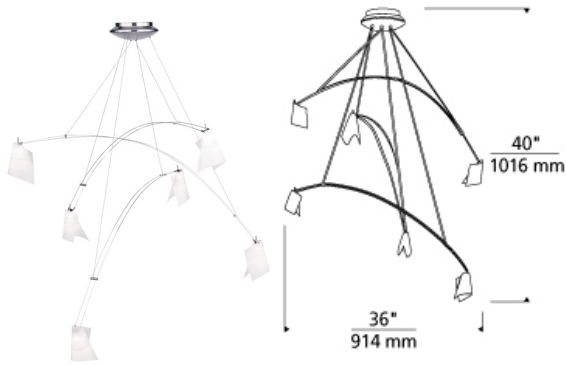

LINE - VOLTAGE PENDANTS / SUSPENSION

Mini Crescendo Chandelier T20

DESCRIPTION

The Mini Crescendo chandelier by Tech Lighting floats effortlessly in the air with its cascading layered design and light weight flight paper. Three free-floating arms are illuminated by frosted lamps that gracefully hang in the air. The Mini Crescendo is available in two modern finish options, Chrome or Satin Nickel and ships with fully dimmable, easy to replace MR16 lamping. Although light and airy in appearance the Mini Crescendo chandelier grabs the eye with its modest scale making it ideal for dining room lighting, bedroom lighting and a host of hospitality lighting applications. The Mini Crescendo is also available in a larger scale, simply search for Mini Crescendo to find related information about the complementary Mini-Crescendo chandelier. 6.5" diameter round canopy houses a 150 watt transformer with short circuit protection. 36" width and 40" length options include (6) 12 volt, 20 watt Frostline™ MR16 lamps. Dimmable with low-voltage electronic dimmer.

INSTALLATION

This product can mount to either a 4" square electrical box with round plaster ring or an octagonal electrical box (not included). Fixture recommended for installation in locations with minimal variances in airflow.

WEIGHT

2.5-3lb / 1.13-1.36kg ±

mini crescendo
chandelier

ORDERING INFORMATION

700CRES SHAPE OR SIZE	FINISH	LAMP
36S MINI 36" W X 40" L	C CHROME S SATIN NICKEL	12 VOLT MR16 -NL NO LAMP

7400 Linder Avenue T 847.410.4400
Skokie, Illinois 60077 F 847.410.4500