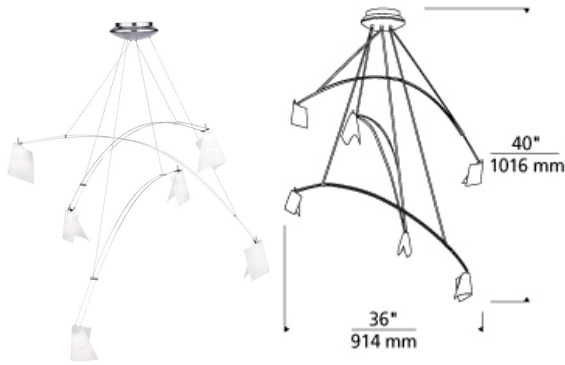

LINE - VOLTAGE PENDANTS / SUSPENSION

Mini Crescendo Chandelier

DESCRIPTION

The Mini Crescendo chandelier by Tech Lighting floats effortlessly in the air with its cascading layered design and light weight flight paper. Three free-floating arms are illuminated by frosted lamps that gracefully hang in the air. The Mini Crescendo is available in two modern finish options, Chrome or Satin Nickel and ships with fully dimmable, easy to replace MR16 lamping. Although light and airy in appearance the Mini Crescendo chandelier grabs the eye with its modest scale making it ideal for dining room lighting, bedroom lighting and a host of hospitality lighting applications. The Mini Crescendo is also available in a larger scale, simply search for Mini Crescendo to find related information about the complementary Mini-Crescendo chandelier. 6.5" diameter round canopy houses a 150 watt transformer with short circuit protection. 36" width and 40" length options include (6) 12 volt, 20 watt Frostline™ MR16 lamps. Dimmable with low-voltage electronic dimmer.

INSTALLATION

This product can mount to either a 4" square electrical box with round plaster ring or an octagonal electrical box (not included). Fixture recommended for installation in locations with minimal variances in airflow.

WEIGHT

2.5-3lb / 1.13-1.36kg ±

mini crescendo chandelier

ORDERING INFORMATION

700CRES SHAPE OR SIZE	FINISH	LAMP
36S MINI 36" W X 40" L	C CHROME S SATIN NICKEL	12 VOLT MR16 -NL NO LAMP

7400 Linder Avenue T 847.410.4400
Skokie, Illinois 60077 F 847.410.4500