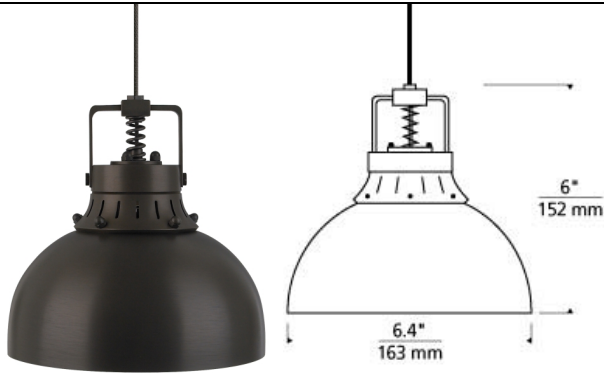

LOW - VOLTAGE PENDANTS

Mini Cargo Solid Pendant LED SORAA

DESCRIPTION

The Mini Cargo Solid pendant light by Tech Lighting is classic in nature yet sophisticated in style. This pendant features an industrial-inspired dome-shaped metal shade that neatly conceals the energy efficient lamping inside. This timeless pendant is further enhanced by the Antique Bronze and Satin Nickel finishes. Modestly scaled at 6" in height and 6.4" in diameter the Mini Cargo Solid is ideal for kitchen islands as task lighting, hallway lighting and countless commercial lighting applications. This pendant ships with your choice of halogen or LED lamping, both choices are fully dimmable saving you both time and money. Halogen version includes 50w MR16 lamp. LED includes 12 volt, 8 watt, 310 gross lumens, replaceable 3000K LED MR16 lamp. Ships with six feet of field-cutttable cable. Dimmable with low-voltage electronic or magnetic dimmer (based on the transformer). Works with SORAA.

INSTALLATION

Socket terminates with FreeJack male connector, which may be installed into a system connector. Elements ordered with a system prefix include a connector for that system.

WEIGHT

1.4lb / 0.64kg ±