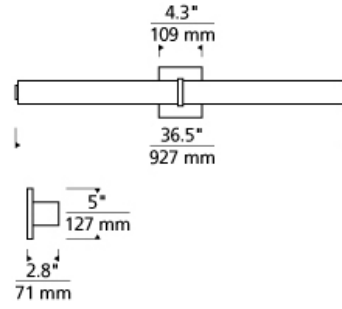

## DESCRIPTION

The Milan bath bar by Tech Lighting is a modern rectilinear bath bar that features a clean and crisp design. The Milan is defined by a white acrylic inner shade enhanced by an beautiful opal etched outer glass shade. A discreet metal band further enhances the simple elegance of this bath bar. The Milan is available in two on-trend finishes, Satin Nickel and Chrome, each finish further enriches its contemporary style. The Milan bath bar ships with energy efficient integrated LED lamping, all lamping options are fully dimmable to create the desired ambiance in your special space. Includes 30 watt, 2514 delivered lumen, 3000K LED module. Can be mounted vertically or horizontally. Dimmable with low-voltage electronic dimmer.

## INSTALLATION

This product can mount to either a 4" square electrical box with round plaster ring or an octagonal electrical box (not included).

## WEIGHT

6.5-7lb / 2.95-3.18kg ±

chrome

satin nickel

## ORDERING INFORMATION

700BCMLN	LENGTH (A)	COLOR	FINISH	LAMP
36	36"	W	WHITE GLASS	-LED930
			C CHROME	-LED930-277 LED 90 CRI 3000K 277V
			S SATIN NICKEL	

**TECH LIGHTING®**

7400 Linder Avenue  
Skokie, Illinois 60077