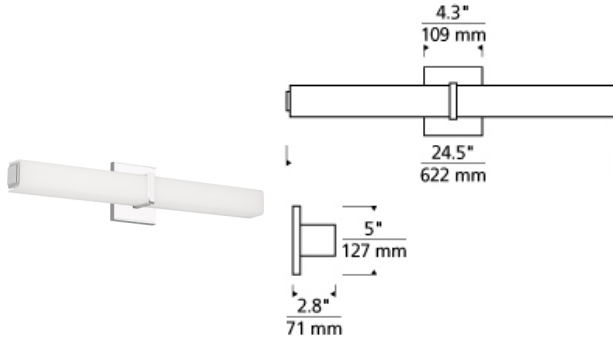

Milan 24 Bath

LED ADA T20

DESCRIPTION

The Milan bath bar by Tech Lighting is a modern rectilinear bath bar that features a clean and crisp design. The Milan is defined by a white acrylic inner shade enhanced by the crystalline dimensionality of an outer shade of either clear polished glass or beautiful opal etched glass. A discreet metal band further enhances the simple elegance of this bath bar. The Milan is available in two on-trend finishes, Satin Nickel and Chrome, each finish further enriches its contemporary style. The Milan bath bar ships with energy efficient integrated LED lamping, all lamping options are fully dimmable to create the desired ambiance in your special space. Includes 20 watt, 1629 delivered lumen, 3000K LED module. Dimmable with low-voltage electronic dimmer.

INSTALLATION

This product can mount to either a 4" square electrical box with round plaster ring or an octagonal electrical box (not included).

WEIGHT

4.0-4.5lb / 1.81-2.04kg ±

chrome

satin nickel

ORDERING INFORMATION

700BCMLN	LENGTH (A)	COLOR	FINISH	LAMP
24	24"	W WHITE ACRYLIC	C CHROME S SATIN NICKEL	-LED930 -LED930-277 LED 90 CRI 3000K 277V

TECH LIGHTING®
 7400 Linder Avenue T 847.410.4400
 Skokie, Illinois 60077 F 847.410.4500
Tech Lighting, L.L.C.