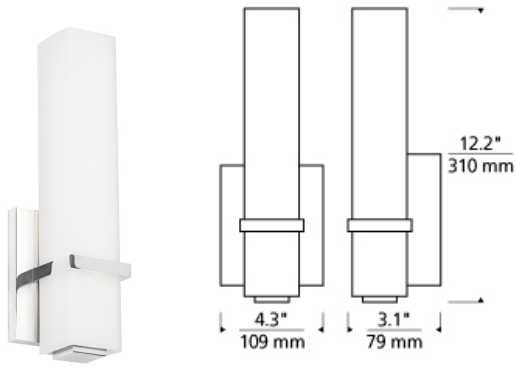

## DESCRIPTION

The Milan wall sconce by Tech Lighting is a modern rectilinear bath bar that features a clean and crisp design. The Milan is defined by the sharply enhanced crystalline dimension of the outer shade. The Milan can be customized by selecting either a clear polished glass or beautiful opal etched glass, either glass finish will bring sophistication to your space. The Milan is available in two on-trend finishes, Satin Nickel and Chrome, each finish further enhances its contemporary style. The Milan bath bar ships with energy efficient integrated LED lamping, all lamping options are fully dimmable to create the desired ambiance in your special space. Includes 10 watt, 823 delivered lumen, 3000K LED module. Dimmable with low-voltage electronic dimmer.

## INSTALLATION

This product can mount to either a 4" square electrical box with round plaster ring or an octagonal electrical box (not included).

## WEIGHT

2.0-2.5lb / 0.91-1.13kg ±

chrome

satin nickel

## ORDERING INFORMATION

| 700BCMLN | SHAPE OR SIZE | COLOR         | FINISH                     | LAMP                                                               |
|----------|---------------|---------------|----------------------------|--------------------------------------------------------------------|
| 13       | 13" SMALL     | W WHITE GLASS | C CHROME<br>S SATIN NICKEL | -LED930 LED 90 CRI 3000K 120V<br>-LED930-277 LED 90 CRI 3000K 277V |