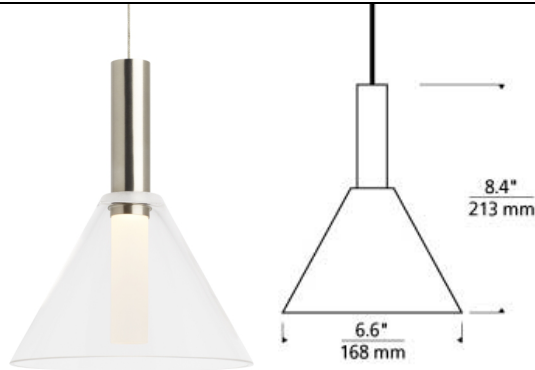

## DESCRIPTION

The Mezz pendant light by Tech Lighting is simply handsome featuring a sleek modern canonical shape and tipped sabre. At its core sits a cylindrical acrylic diffuser, providing a glare-free lighting experience in any space. Modest in size the Mezz scales at 7.6" in height and 3.5" in width making it ideal for kitchen island task lighting, bedroom lighting flanking two end tables or hallways. The Mezz is available in two on trend color options, Clear and Transparent Smoke and two sleek finishes, Satin Nickel and Matte Black. A high powered integrated LED lamp provides ample amounts of light onto surfaces below. The Mezz is fully dimmable to create the desired ambiance in your unique space. Ships with 8 watt, 336 delivered lumens, 3000K LED module. Dimmable with Low-Voltage electronic dimmer. Ships with 6 feet of field cuttable cable.

## WEIGHT

1.5-2lb / 0.68-0.91kg ±